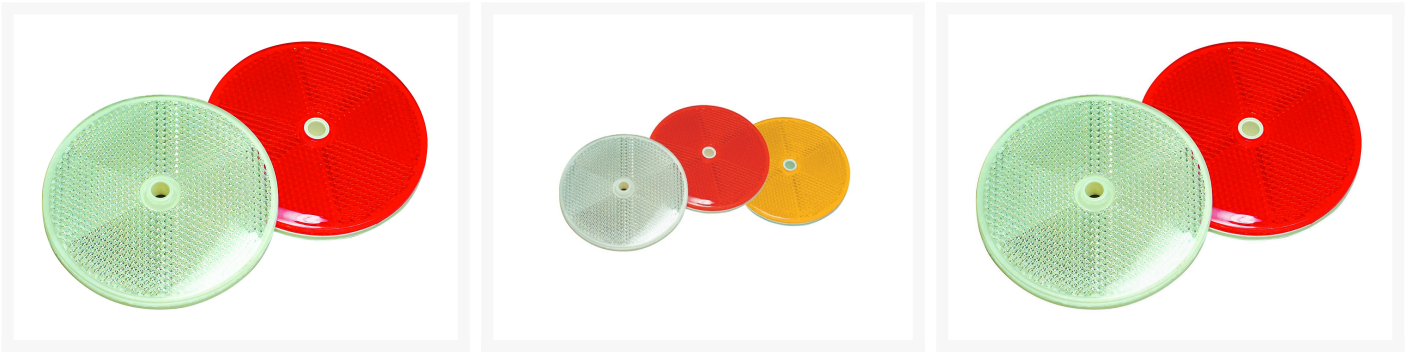

Corner Cube Reflector - 90mm

Product Images

Short Description

corner cube reflector - 90mm

Description

90 mm Dia hi-intensity reflector is ideal for timber guide posts or just making an object stand out.

Additional Information

CODE	14-CCUBE-WP
U.O.M	Each

Product Options

Colour:	Red
	Yellow
	White