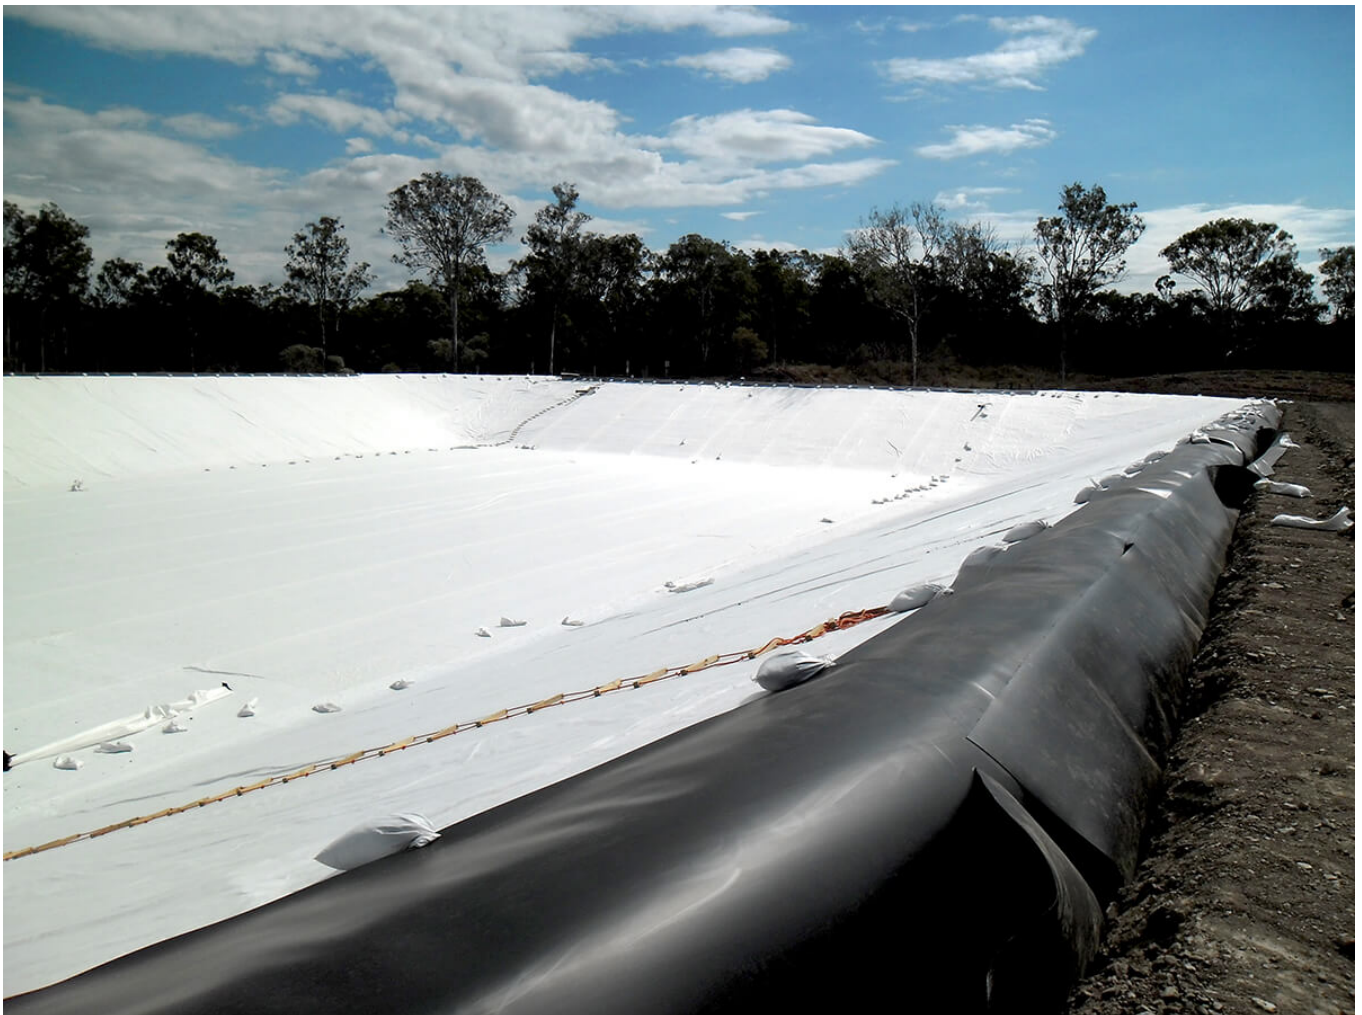

TerraTex Non-Woven 1200PP ,6x40m (PFA)

Product Images

Short Description

TerraTex Non-Woven 1200PP ,6x40m (PFA)

Description

TerraTex® PP is a non-woven geotextile, 100% polypropylene staple filament, highly needed and recommended for a range of geotechnical applications including separation, filtration and reinforcement procedures.

Additional Information

| | |
|--------|---------------|
| CODE | TTPP1200-6-40 |
| U.O.M | Roll |
| Weight | 250 |
| Length | 40 m Roll |
| Width | 6 m |
| Swatch | no_selection |