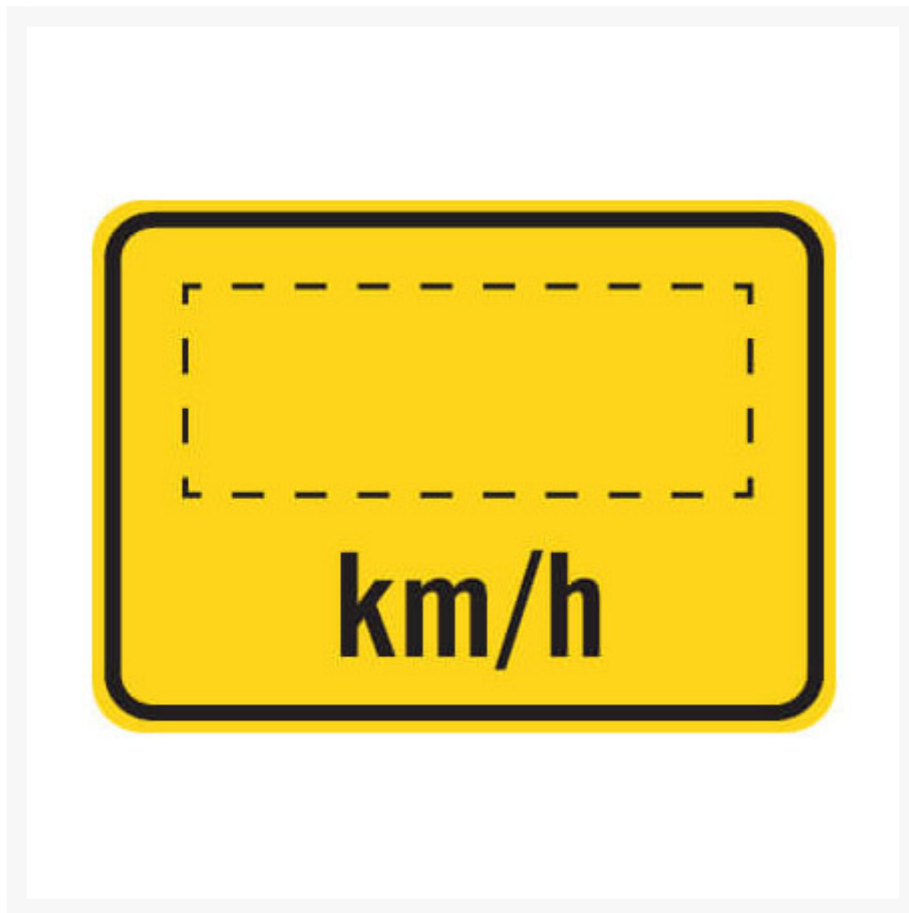

Advisory Sign - Blank Customisable km / hr, 400 x 600 mm

Product Images

Short Description

Advisory speed traffic sign with blank km/h printed text. This sign allows you to customise the speed limit required with the addition of vinyl lettering, or have Jaybro print a custom sign for you. 400 mm x 600 mm. Black text/logo on Class 1 reflective yellow background.

Description

Road & Traffic warning signs are used to alert of potentially hazardous conditions on or adjacent to the road. Warning signs advise of conditions which require caution on the part of the driver and may call for a reduction in speed in the interest of the safety of the driver and of other road users.

Additional Information

CODE	W8-2A
U.O.M	Each
Legend Style	Text
Arrow Direction	No Arrow
Height	400 mm