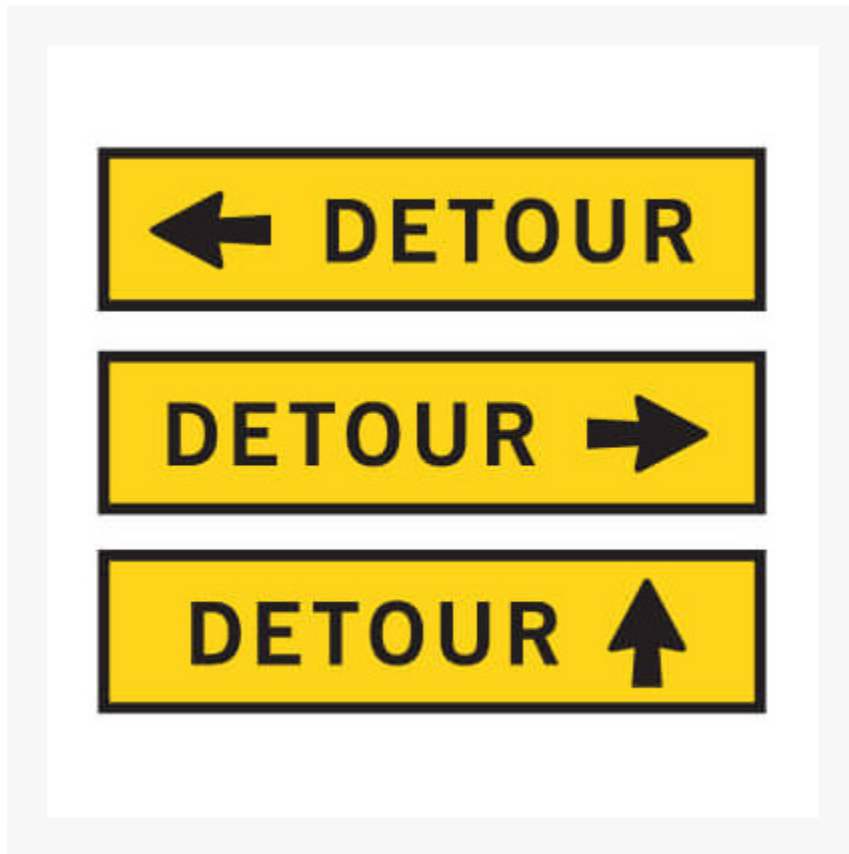

Boxed Edge Sign - Detour Right Arrow 1200 x 300mm

Product Images

Short Description

Boxed edge road sign, detour right arrow

Description

Class 1 reflective boxed edge road sign, effectively manage traffic and alert motorists of approaching roadwork, dangerous or hazardous conditions, closures or reductions in speed.

Additional Information

CODE	T5-1AR
U.O.M	Each
Legend Style	Text and Symbol
Arrow Direction	Right Arrow
Height	300 mm