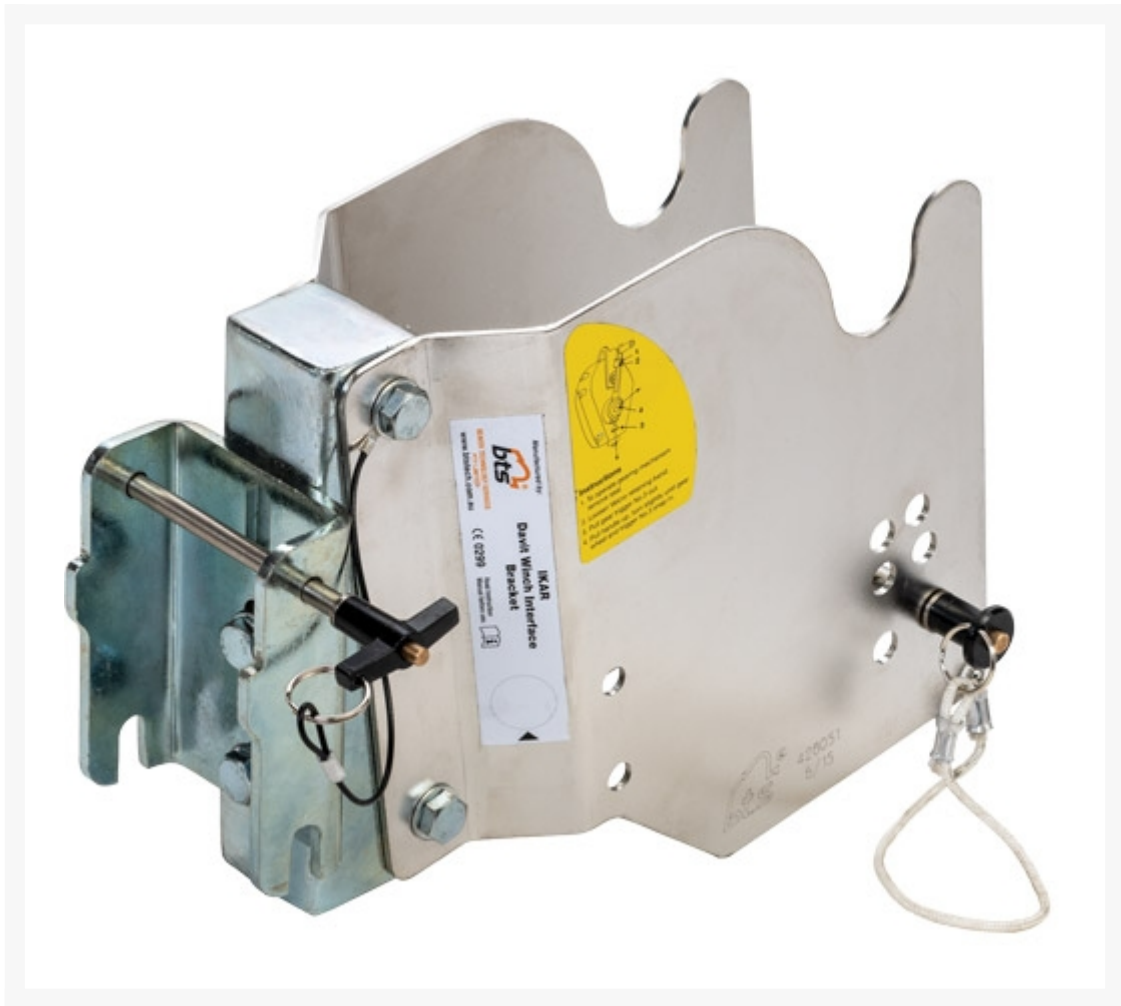

IKAR Davit Rescue Winch Bracket c/w Female Single Interface Brackets

Product Images

Short Description

IKAR Rescue Winch Bracket c/w Female Single Interface Brackets. Compatible with davit bases and accessories from the Pro-1, Pro-2, Pro-3G and Pro-4 range.

Description

IKAR Davit Bracket c/w Female Single Interface Bracket for use in conjunction with the Pro Davit system. This system is designed as a modular, fit together system requiring no tools for set up. The lightweight steel components use a unique 'BTS-Klick' pinless technology adjustment, allowing simple on site set up and adjustment. With davits, winches, mounting brackets, davit bases and guardrails sold separately, you can create a modular system that is suited to your individual needs. These compact and lightweight confined space entry systems are manufactured & Tested to AS/NZS5532-2013.