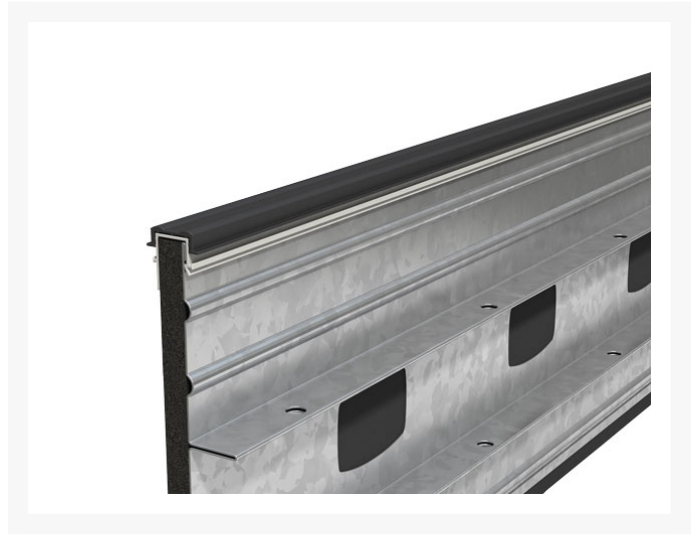

Connolly Expansion Joint Permanent Capping, Black

Product Images

Short Description

Connolly Expansion Joint Permanent Capping, Black. Available in black or grey and is quick and easy to install. Measures 17mm x 4mm x 3m long.

Description

Expansion Joint Permanent Capping in black to suit Connolly Key Joint. Connolly expansion joint permanent capping is a plastic capping suitable for use with Connolly key joint products. It is available in black or grey and is quick and easy to install. Measures 17mm x 4mm x 3m long.