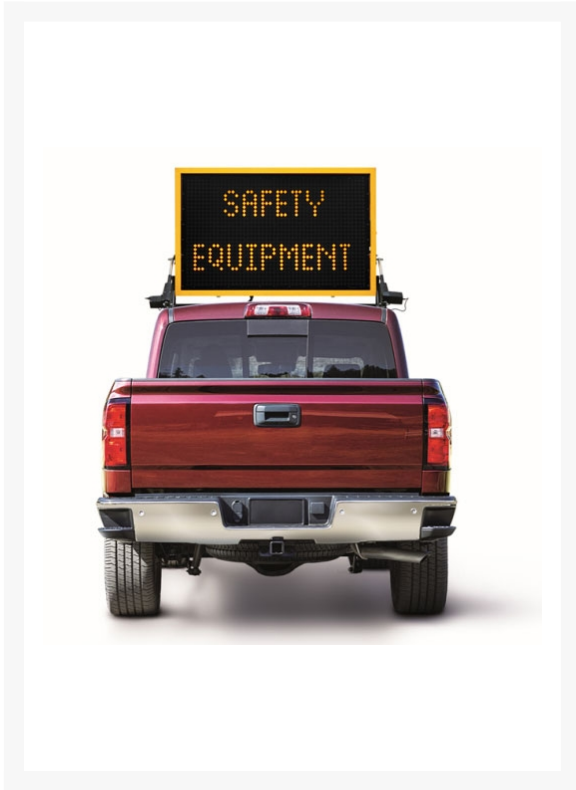

Truck Mounted LED Sign - Size B - Amber

Product Images

Short Description

Truck-mounted variable signs are ultra-compact, designed for outdoor use. Messages for display are relayed via website or mobile application for remote or on-site locations. Easy to use technology allowing one person to operate multiple boards at once. (Fixed application, folding kit NOT available)

We also supply [Type A trailer-mounted VMS Boards](#).

Description

Truck-mounted variable message signs are with high efficiency LEDs for reduced energy consumption, superior performance, and outstanding legibility, displaying messages from a moving or parked vehicle and fully controlled in the cab. This truck-mount LED sign is ideal for highway stripping trucks, road convoys, pothole repairs, highway emergency and helper trucks. (Folding kit sold separately)

Features:

- OPTRAFFIC Web System (fully remote control)
- OPTRAFFIC smart phone app accessibility

Specifications:

- Size: 1620mm x 990mm
- OPTRAFFIC 4G Controller
- Colour: 5 Colour
- Auto-dimming Photocells & Manual Brightness Control