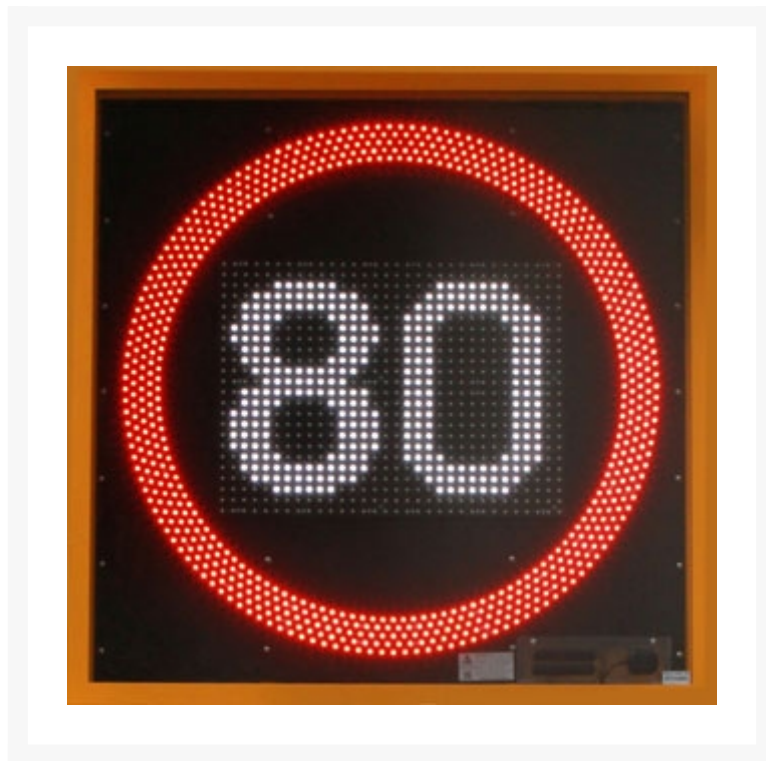

# LED Variable Speed Limit Sign

## Short Description

Electronic Variable Speed Limit Sign with a 1080 mm x 1080 mm display. Programmable via 3G remote control, using Optraffic display software. Trackable on your smart phone via Google Maps.

## Description

LED Electronic Variable Speed Limit Sign with a 1080 mm x 1080 mm display. Ideal for temporary speed limit zones, this light up speed limit sign is programmable via 3G remote control, using Optraffic's user friendly display software. A versatile digital speed sign, it can be programmed to display white speed limit numerals in

a red circle, using extra bright 5mm LED lamps.

The variable speed limit sign enables tracking on your smart phone via Google Maps, and on site display control by PC. An IP65 rating ensures it is watertight and suitable for all weather environments. An optional speed radar turns this variable speed limit sign into a mobile speed advisory unit.