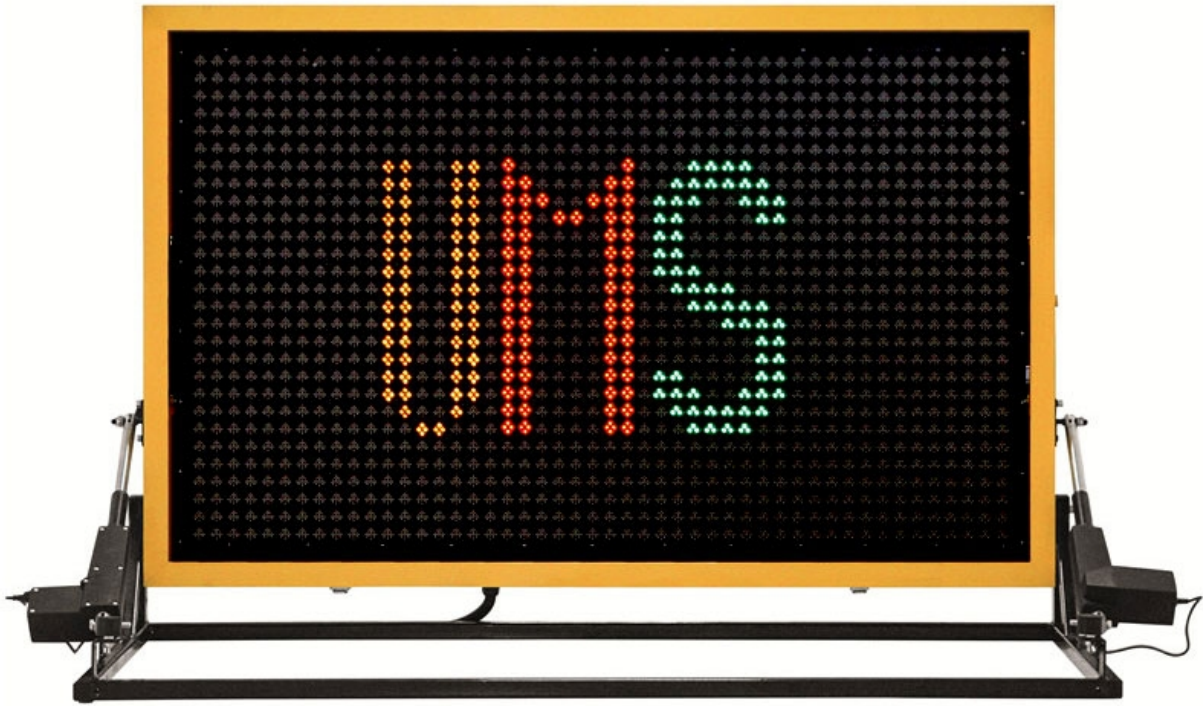

# Truck Mounted LED Sign - Size A - 5 Colour

## Short Description

---

Truck-mounted variable signs are ultra-compact, designed for outdoor use. Messages for display are relayed via website or mobile application for remote or on-site locations. Easy to use technology allowing one person to operate multiple boards at once. (Folding kit sold separately)

## Description

---

Truck-mounted variable message signs are with high efficiency LEDs for reduced energy consumption, superior performance, and outstanding legibility, displaying messages from a moving or parked vehicle and fully controlled in the cab. This truck-mount LED sign is ideal for highway stripping trucks, road convoys, pothole repairs, highway emergency and helper trucks. (Folding kit sold separately)

### Specifications:

- Size: 1620mm x 990mm
- OPTRAFFIC 4G Controller
- Colour: 5 Colour
- Auto-dimming Photocells & Manual Brightness Control
- GPS Location
- Anti-UV Surface Powder Coating
- Waterproof Rating: IP54
- 3 Meters cables
- Power Switch
- 12V DC