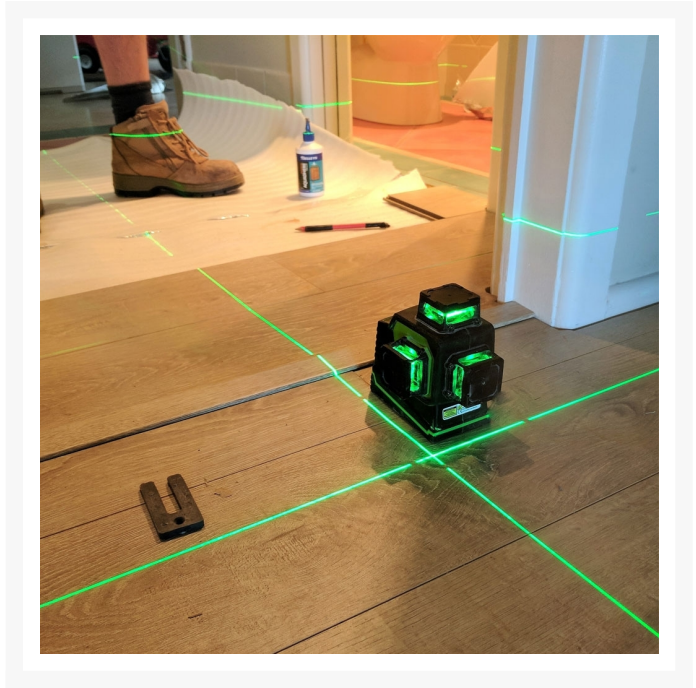

Imex LX3DG 3-Dimension Multi- liner Green Beam

Product Images

Short Description

Green beam 3 dimension multi-line laser for interior levelling. The Imex LX3DG is a class-leading unit.

Description

The Imex LX3DG is a 3-Dimension Multi-line laser that is design to perform. Designed with three 360° lines with an offset so that all lines are uninterrupted simultaneously.

The Imex LX3DG's green beam is the ultimate in interior laser levelling with world first lithium and alkaline batteries. Delivering accurate lines long range and with an outdoor mode.

With the longest run time in it's class, the LX3DG is also a drop test and oven temperature winner.

The Imex LX3DG is truly the ultimate interior laser levelling unit.

FEATURES

- 22 Hours run time single beam, 8 hours run time all beams
- 1m drop test winner
- Longest range 30m indoors, 80m outdoors
- 70° oven test winner
- Lithium batteries – 8AH – long run time
- USB Charging Port * WORLD FIRST *
- Hyperbright lines