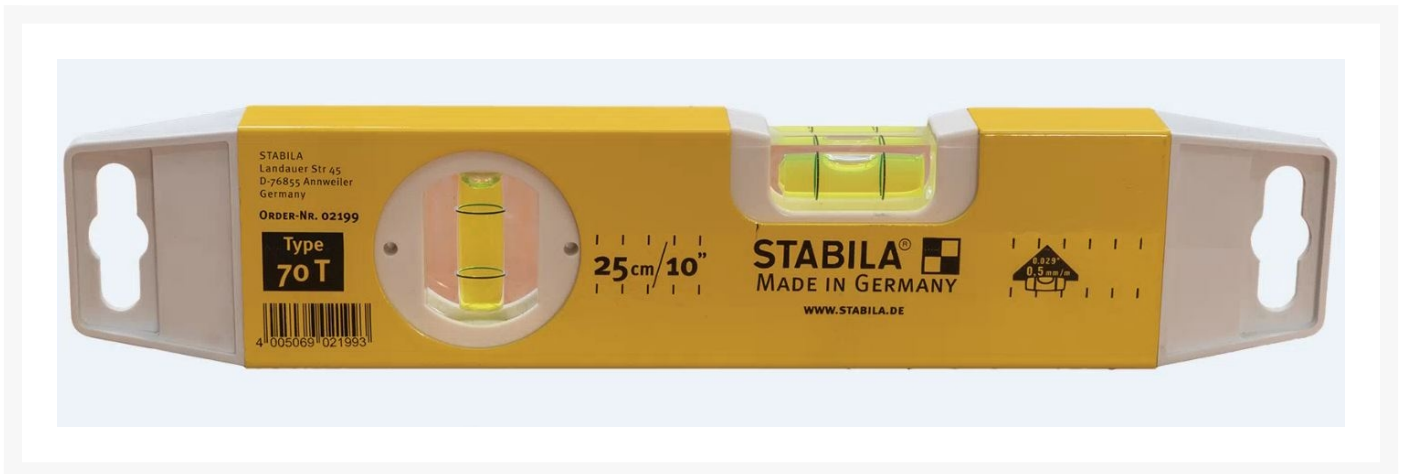

# Stabila Type 70 T Torpedo Spirit Level

## Short Description

Stabila Type 70 T Spirit Level - 25cm compact design for easy fitting in your tool box. The compact design of the 70 T is an ideal tool for levelling in confined spaces.

## Description

This light and versatile level is an invaluable part of any tool box. The compact design of the 70 T is an ideal tool for levelling in confined spaces. Because of its size it fits into a side pocket of any trade trousers, so it can be with you at all times. As with all STABILA levels the vial is precisely aligned with the measuring surface then locked together ensuring long life accuracy.

### Features:

- Comfortably light aluminium rectangular profile
- Compact design – ideal for applications in cramped conditions

- Coated measuring surface protects delicate surfaces
- Easy to clean thanks to the smooth sides and electrostatic powder coating
- Plastic end caps protect the profile against impact
- Stabilia installation technology ensures long-term accuracy – measuring accuracy in normal position of  $\pm 0.5$  mm/m
- Equipment: 1 horizontal vial, 1 vertical vial, 1 coated measuring surface