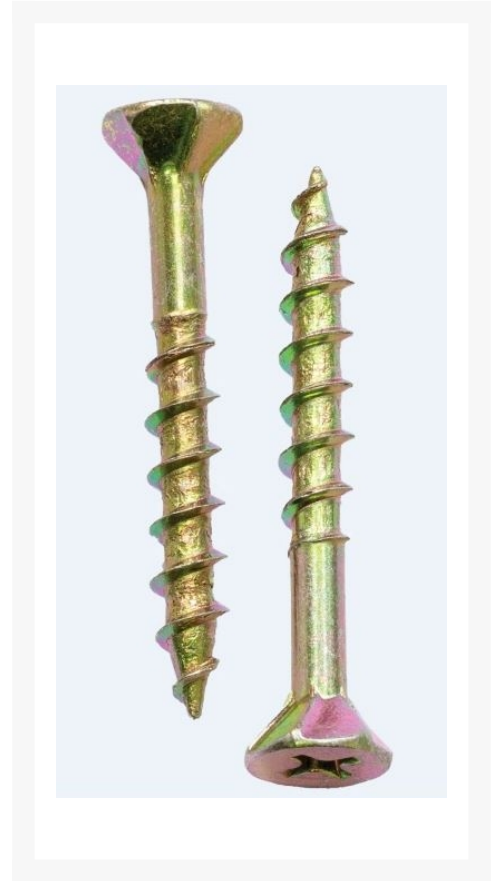

CHIPBOARD SCREWS - TIMBER

Product Images

Short Description

CHIPBOARD SCREWS - TIMBER

Description

- Self drilling into timber
- Coating: Zinc yellow (ZY)
- Countersunk head

Additional Information

CODE	40-CBSZY-WP
U.O.M	Each
Coating	Zinc
Brand	Powers Fasteners

Product Options

Width:	8 mm
	9 mm
Length:	20 mm
	25 mm
	28 mm
	32 mm
	35 mm
	40 mm
	45 mm
	50 mm
	57 mm
	65 mm
	75 mm
	100 mm