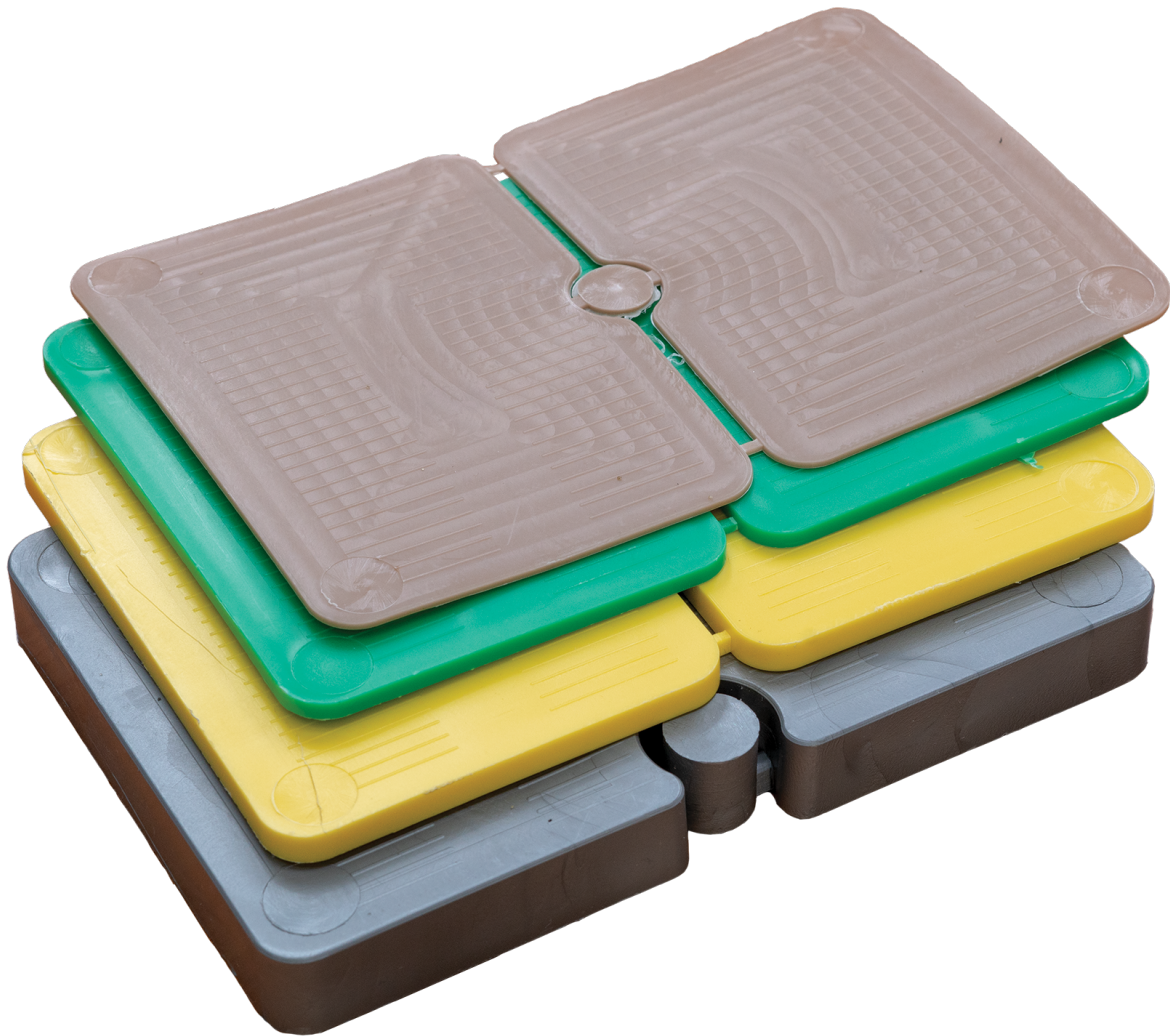

# Half Panel Shim 75 x 100 x 20mm White - 60pk

## Product Images

## Short Description

---

Half Panel Shim 75 x 100 x 20mm White 60 Pack

## Description

---

Used for precast concrete panels, levelling door or window frames, packing studs in the cladding market or stumping applications. Size: 75mm x 100mm.