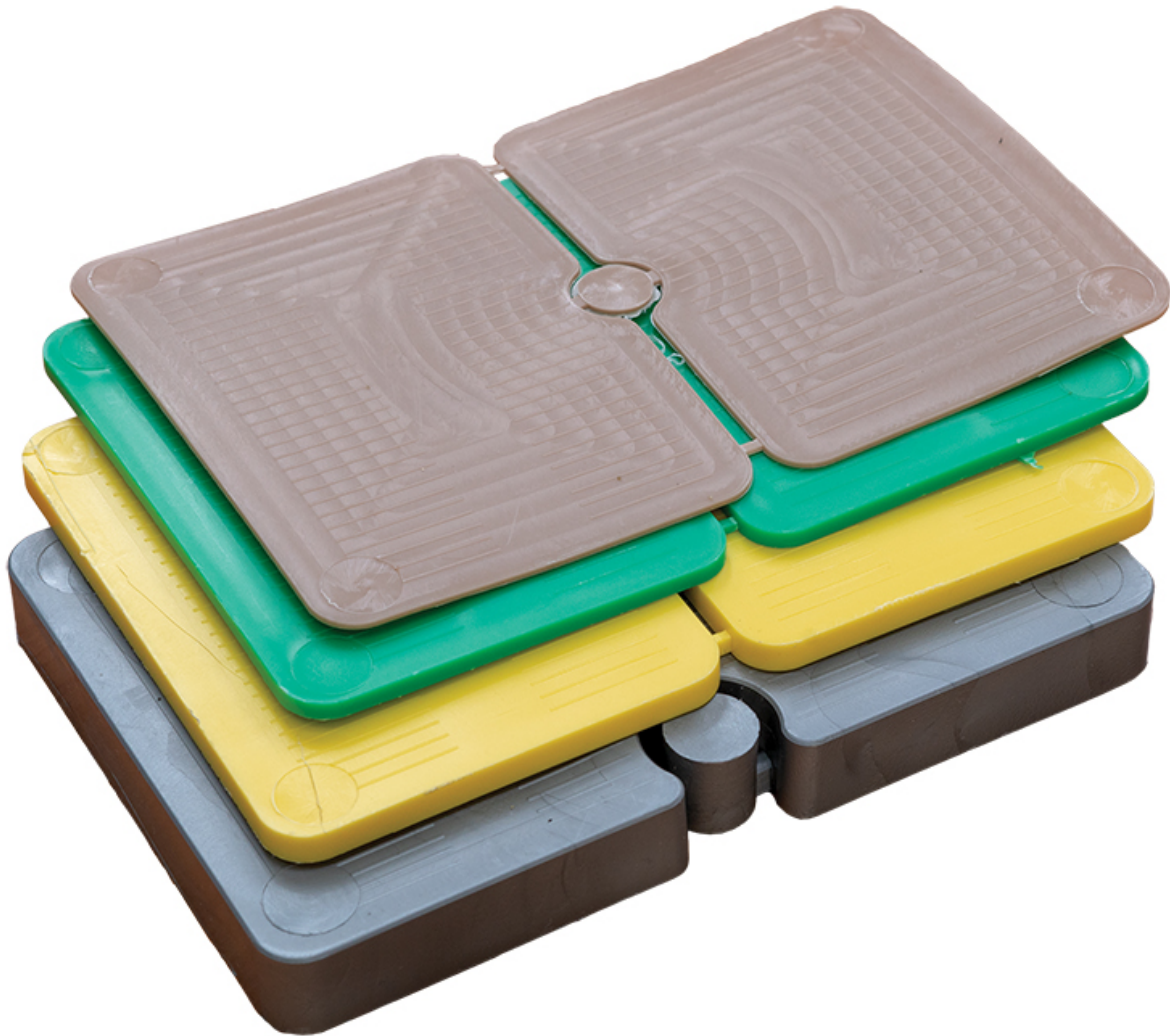

Half Panel Shim 75 x 100 x 10mm Black - 80pk

Product Images

Short Description

Half Panel Shim 75 x 100 x 10mm Black 80 Pack

Description

Used for precast concrete panels, levelling door or window frames, packing studs in the cladding market or stumping applications. Size: 75mm x 100mm.

Additional Information

CODE	42-PHPS10
U.O.M	Pack
Colour	Black
Package Quantity	60
Height	10 mm
Width	100 mm
Length	75 mm