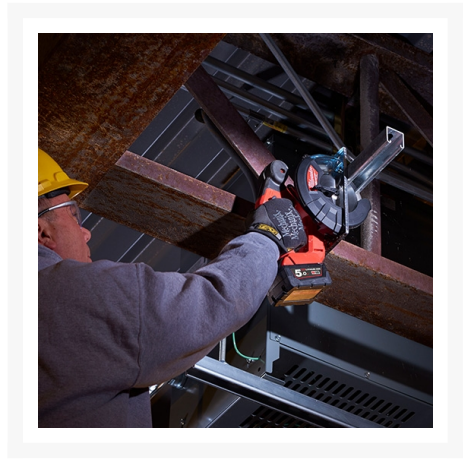

# Milwaukee M18 FUEL™ Metal Cutting Circular Saw, Skin Only

## Short Description

---

Milwaukee M18 battery powered 135mm-150mm (5-3/8" – 5-7/8") circular saw. Battery pack and charger sold separately.

## Description

---

The M18 FUEL™ 135 - 150mm (5-3/8" – 5-7/8") Metal Saw delivers fast cuts with the long tool life - up to 370 cuts in 19mm (3/4") EMT. This compact and lightweight metal cutting saw utilizes a POWERSTATE™ Brushless Motor with 3,900 RPM to deliver the fastest cutting speeds and longest tool life.

The Milwaukee M18 FUEL™ Metal Saw features a compact, low-profile design for easy handling and increased control. At only 2.2kg, this lightweight circular metal saw delivers easier overhead cuts and less user fatigue. The new saw offers an integrated hang hook that allows for easy storage while the tool is not in use. The extra-large cut guide, impact resistant window and LED light ensure superior line of site and the stainless steel shoe reduces chip build-up to prevent surface marring. Features a 30T Carbide-Tipped Metal Saw Blade for cool, burr-free cuts through EMT, strut, threaded rod, sheet metal, angle iron and other ferrous materials. Comes equipped with a 30T 135mm (5-3/8") METAL TECH™ Carbide-Tipped Metal Saw Blade and Blade Wrench.