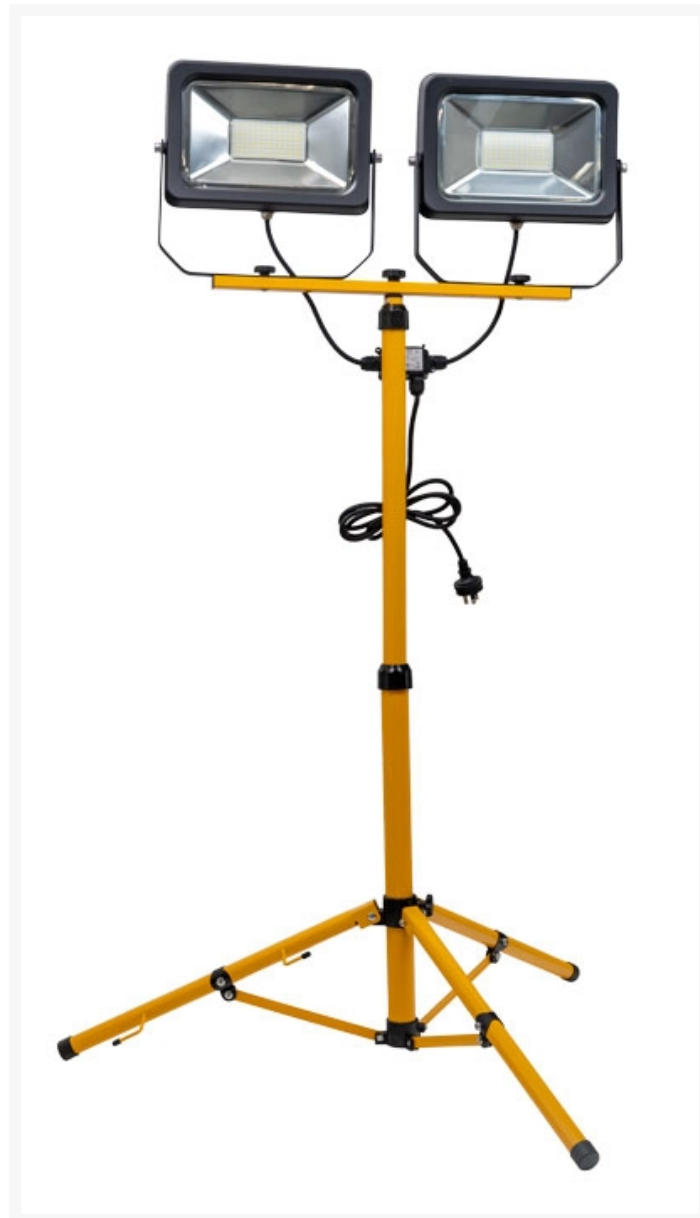

Ultracharge Worklight 2x50w Led On 1.6M

Product Images

Short Description

Ultracharge Worklight 2x50w Led On 1.6M

Description

- Pair of LED Worklights
- Height: 1.6m tripod
- Available in 30W and 50W
- Ultracharge Worklight 2x50W LED on 1.6m Tripod