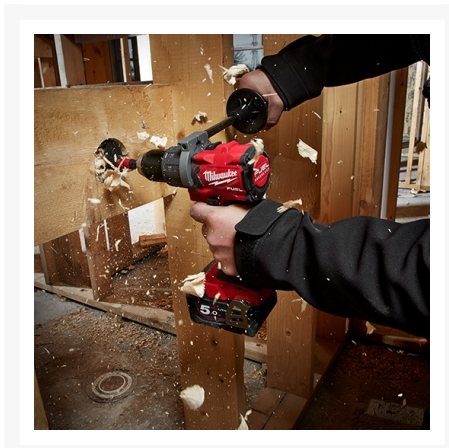

Milwaukee® M18 FUEL™ 13mm Hammer Drill/Driver, Skin Only

Product Images

Short Description

Milwaukee 13mm Hammer Drill / Driver, Skin Only. Supplied with side handle, belt clip and bit holder. Battery and charger sold separately.

Description

The Milwaukee® M18 FUEL™ 13mm Hammer Drill provides maximum power and fast speeds under heavy load, in a compact design. The POWERSTATE™ Brushless motor delivers 135Nm of torque and 2,000 RPMs,

providing fast drilling through demanding applications. At 175mm in length, this is the most compact drill in its class, giving better access in tight spaces and reducing fatigue. The REDLINK PLUS™ intelligence ensures maximum performance and protects from overloads, heating and overdischarge. The all metal ratcheting chuck is the best in class by providing increased bit grip strength and corrosion resistance.