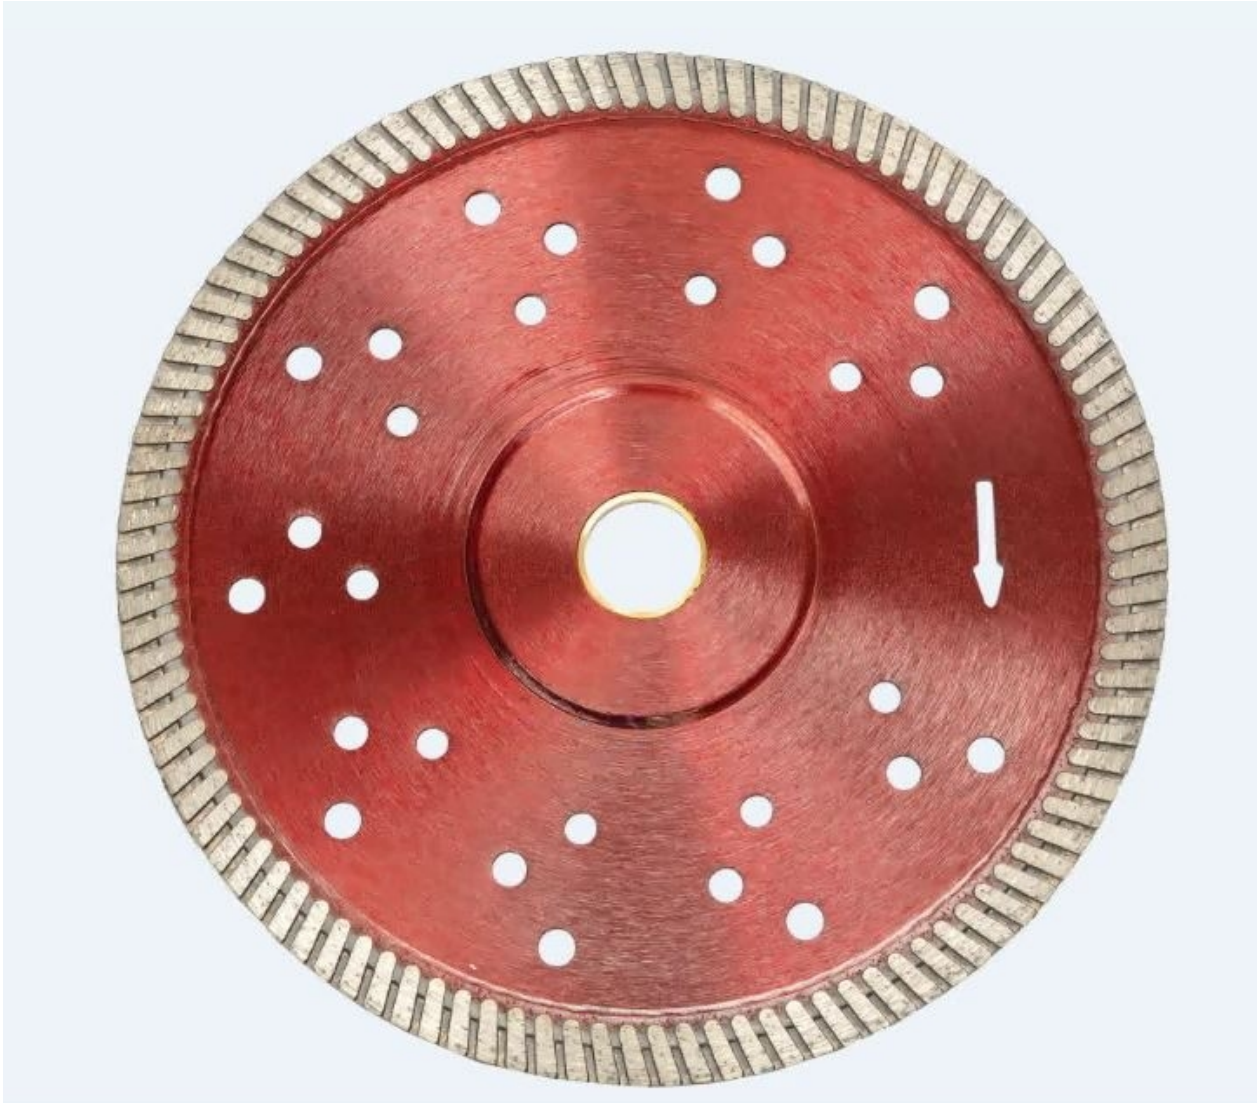

Powers Ridgeback Blade Turbo 115mm (Red)

Product Images

Short Description

Powers Ridgeback Blade Turbo 115mm (Red)

Description

- Suitable for Cured Concrete / Reinforced, Clay Bricks, Granite, Steel Pipe / Tube, Terracotta Roof Tiles
- Bluestone, and Hebel Block
- Can be used wet or dry

Additional Information

CODE	40-PTR115-PWR
U.O.M	Each
Colour	Red
Diameter	115 mm