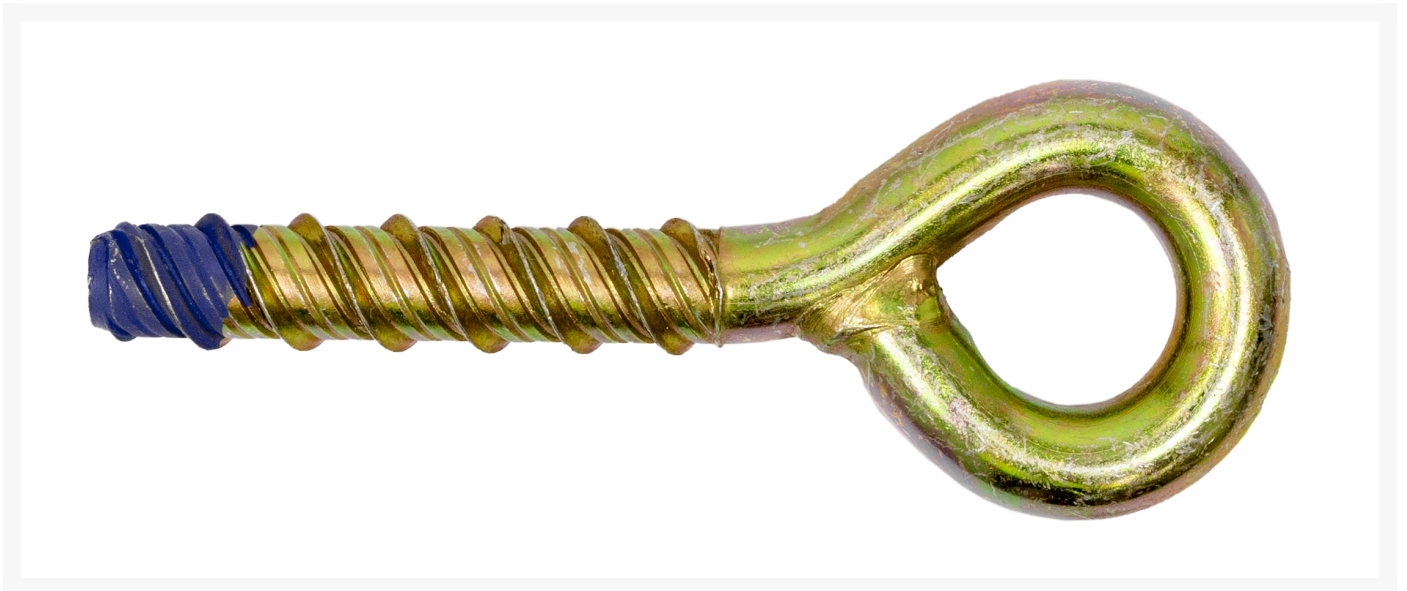

Blue-Tip Eye Bolts 10 x 65mm 50/pack

Product Images

Short Description

Blue-Tip Eye Bolts 10 x 65mm 50/pack

Description

Blue-Tip Eye Bolts with zinc coating available in packs of 100 (6mm) or 50 (8, 10, 12mm). These Powers blue tip eyebolts are removable and vibration resistant and offer fast installation with immediate high strength loading. Available in various sizes from 6mm x 50mm up to 12mm x 75mm. Blue tip eye bolts guarantee no expansion forces and can be installed closer to the edge than traditional mechanical anchors.

Features:

- Removable and vibration resistant
- Low installation torque
- Fast installation with Immediate high strength loading
- No expansion forces
- Can be installed closer to the edge than traditional mechanical anchors

Additional Information

CODE	40-PBTEYE1065-PWR
U.O.M	Pack
Package Quantity	50
Dimensions	10 x 65 mm