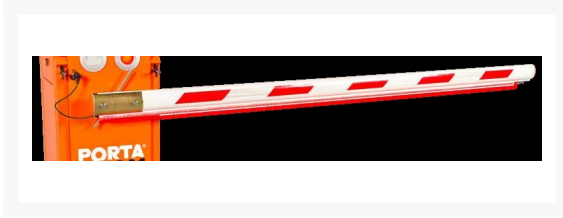

Short Description

Replacement/spare parts - LED Boom Lights for a PORTABOOM®.

Description

Used as an accessory to the **PORTABOOM remote controlled mobile boom gate**, these LED lights enhance the visibility of the PORTABOOM® unit and attract motorists attention. PORTABOOM® LED Boom Lights are ideal for night work applications or low visibility daytime workzones.

- LED Lights flash in sync with the existing flashing lights on the PORTABOOM® unit.
- Easily fitted to the PORTABOOM® arm
- Waterproof
- Draws minimal power from the PORTABOOM® unit
- Simply remove the existing rubber and replace with the LED strip

Additional Information

CODE	25-PBLEDS
U.O.M	Each