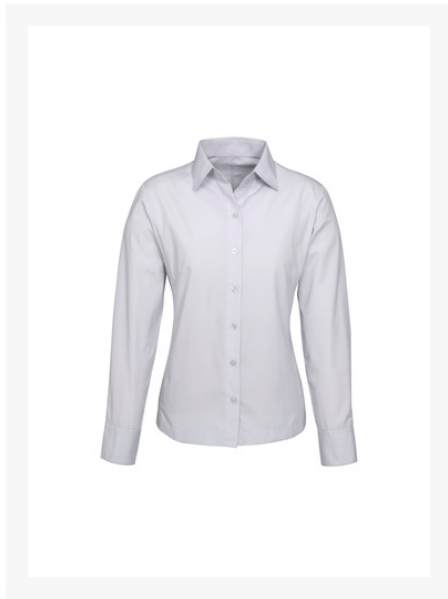

Ladies Long Sleeve Ambassador Shirt

Product Images

Short Description

Sizes: 6 - 24 , Colours: Silver Grey, Green, Blue, White

Description

- Easy iron
- Shrink resistant
- 75% Polyester 25% Cotton
- Yarn dyed stripe

Additional Information

CODE	CLFS29520-WP
U.O.M	Each

Product Options

Colour:	Silver
	Green
	White
	Blue
	Silver Gray
Size:	6
	8
	10
	12
	14
	16
	18
	20
	22
	24