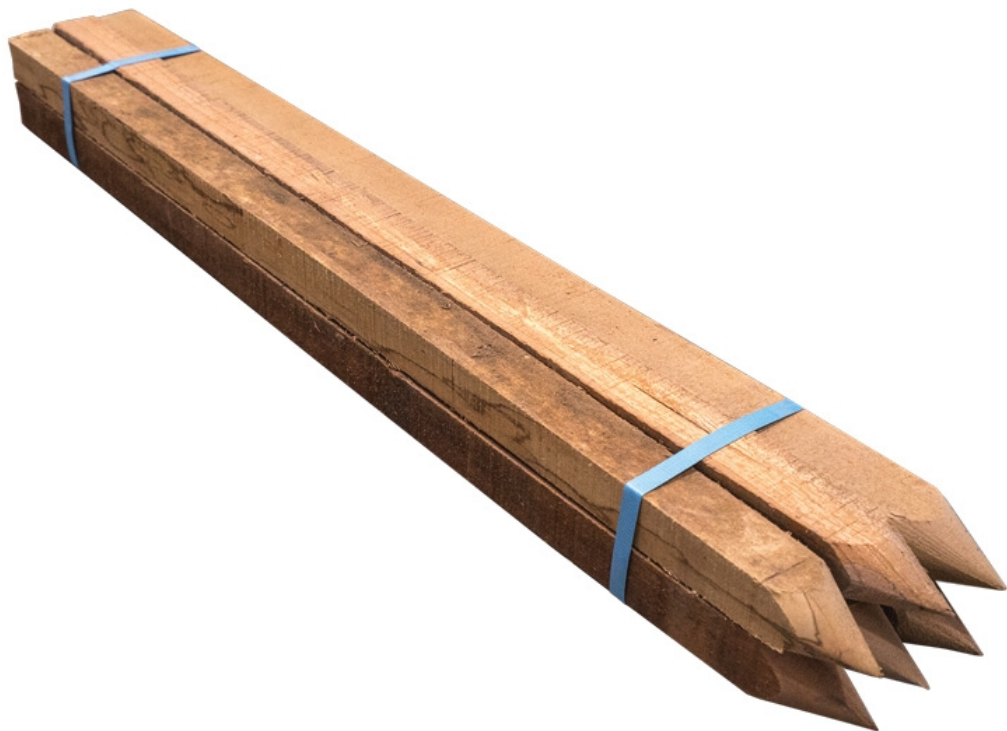

# GEOmasta Premium Hardwood Silt Fence Stake 38 x 38 x 750mm

## Short Description

---

Hardwood silt fence stakes suitable for landscaping and fencing applications. Measures 38 x 38 x 750mm, **sold in bundles of 6.**

## Description

---

Ideal for tree planting and landscaping applications as well as fixing silt fencing. Manufactured from premium Australian hardwood, these council-compliant tree stakes are suitable for both commercial and residential purposes.