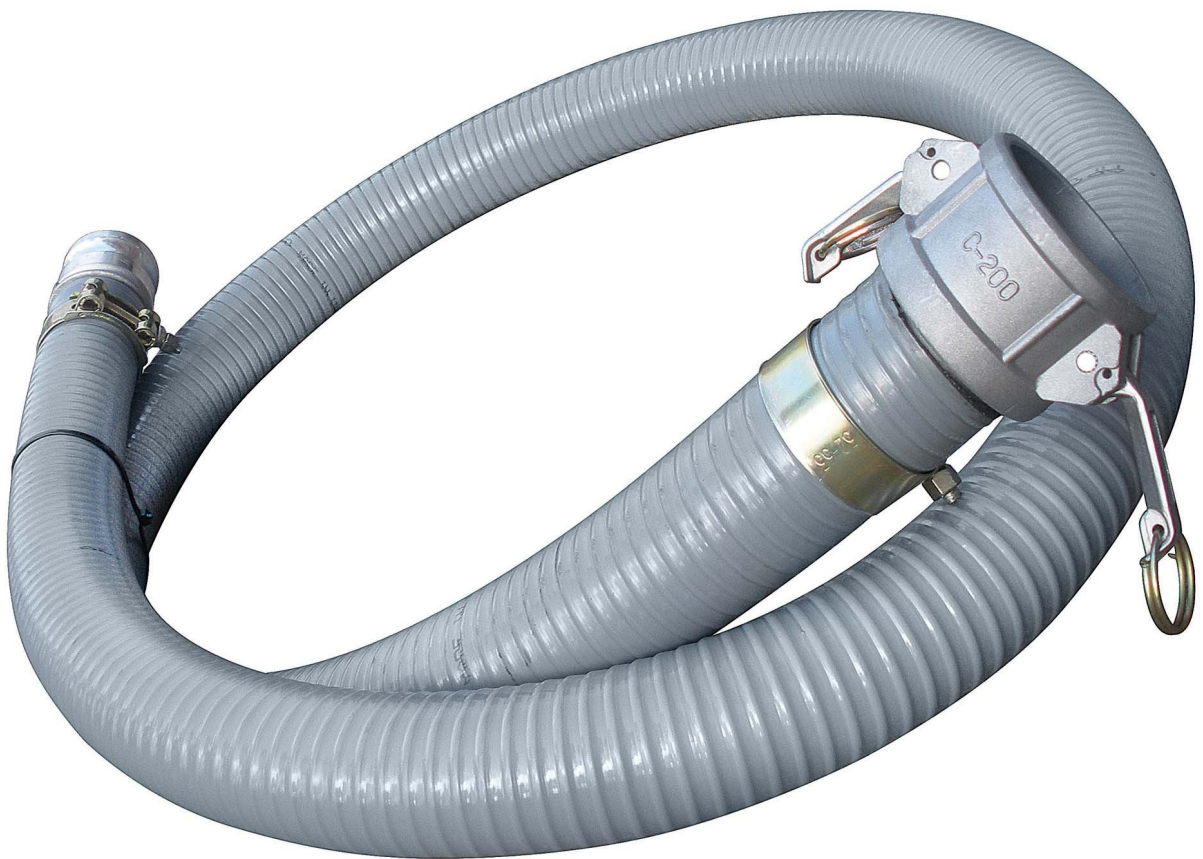

Suction Hose Kit With Camlock - 75mm x 6m Grey

Product Images

Short Description

suction hose kit, 75mmx6m, grey

Description

- Medium duty suction kit for water, slurry, seed, fertiliser and some chemicals
- Fitted with male and female camlocks

Additional Information

CODE	GSHK-1402
U.O.M	Each
End Style	Male x Female Camlock
Colour	Grey
Length	6 m