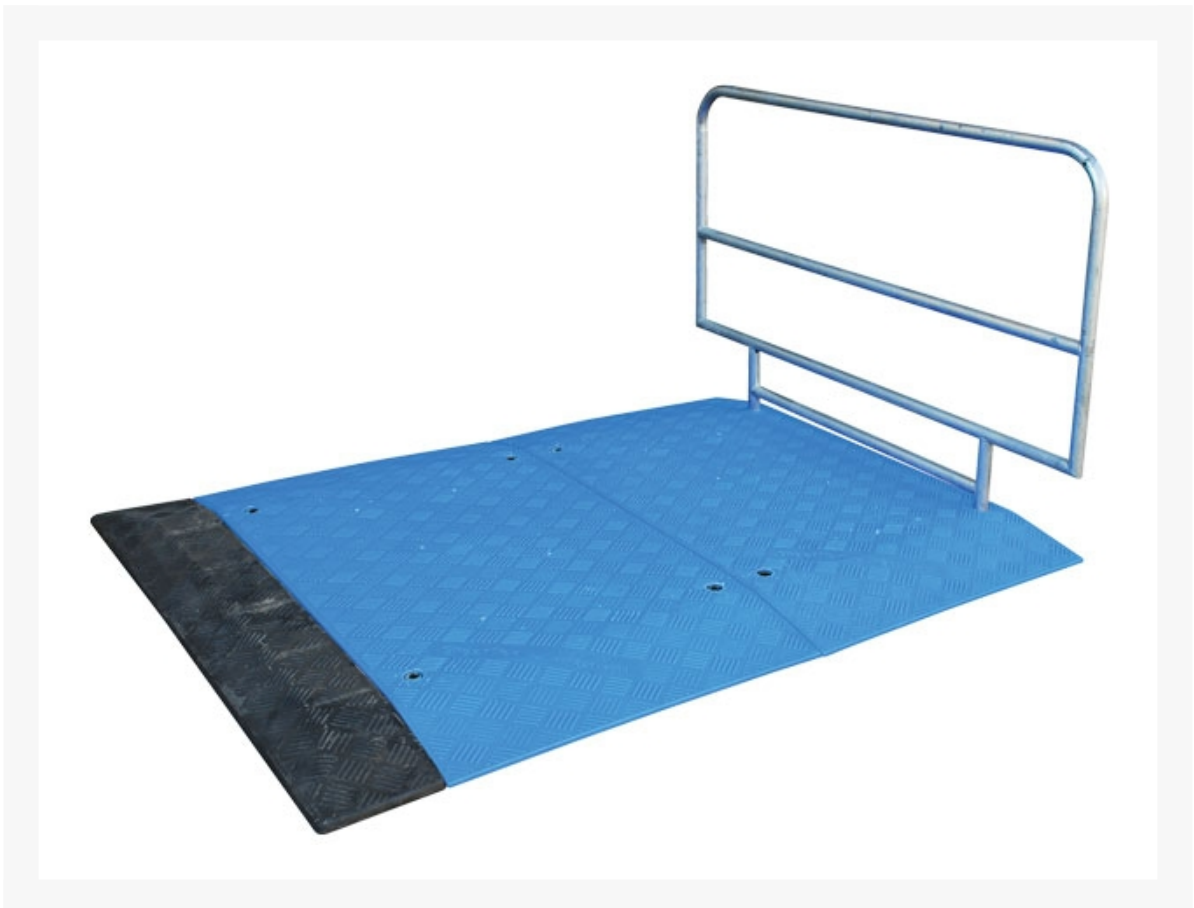

Trench Cover End Ramp - Tongue

Product Images

Short Description

Trench Cover End Ramp - Tongue Link Bracket 1400 x 200mm

Description

Tongue link bracket end ramp for [Interlocking Trench Cover 49-TCOV](#)

Additional Information