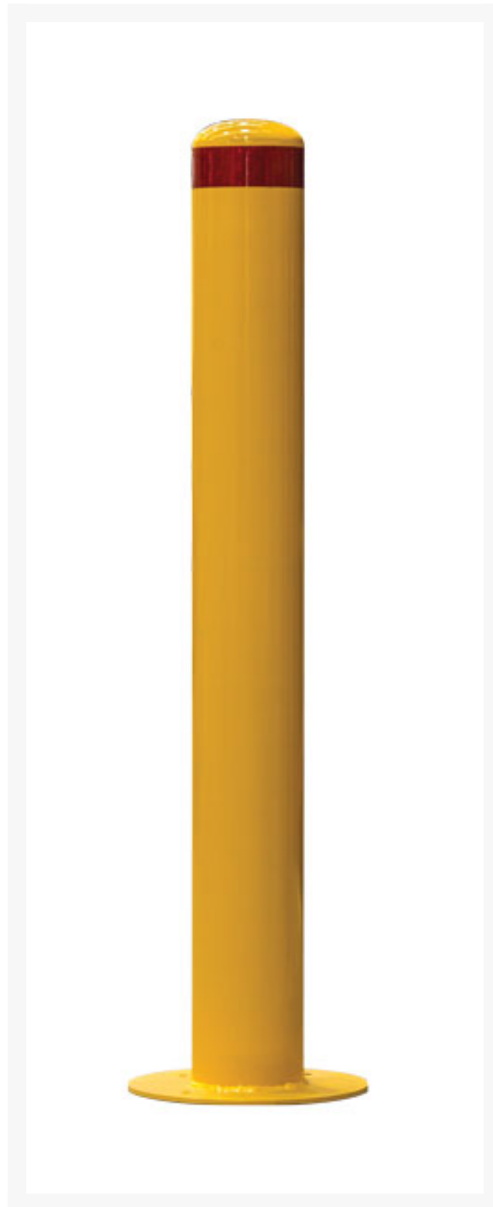

Fixed Surface Mount Steel Bollard 90mm x 900mm

Product Images

Short Description

Fixed surface mount steel bollard measures 900 mm high. Powder coated yellow for high visibility.

Description

Fixed bollards are ideal for use in areas where permanent protection from vehicles is required, ie: in front of buildings or to demarcate pedestrian only zones. This strong steel bollard measures 900mm high for adequate and easily visible protection. Powdercoated in safety yellow with a reflective strip, it gives easily visible warning to vehicles of no-go areas. A heavy duty control measure for your property, bollards block invasion of vehicles and help protect pedestrians. They signal car free zones, prevent parking in shared areas, prevent vehicular access around warehouse areas and protect shopfronts from ramming.

- Safety yellow powdercoated steel with red reflective strip
- Measures 900 mm high x 90 mm wide
- M12 bolt holes
- Constructed from 5mm thick steel
- For situations where fixed bollards are not practical, Jaybro also supplies [removable in ground bollards](#) which allow access to authorised vehicles when required.