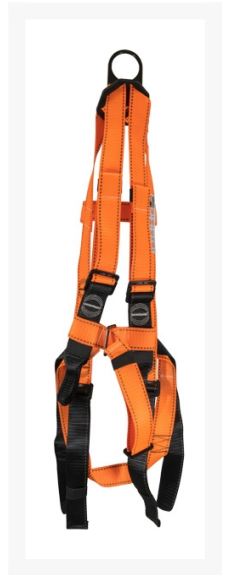

Confined Space Entry Kit - 3 Way Winch System 7ft (15m SWL 100Kg)

Product Images

Short Description

Confined Space Entry Kit - 3 Way Winch System 7ft (15m SWL 100Kg)

Description

The 3 Way Inertia Reel/Recovery Winch is a combination unit that operates as a normal inertia reel, but can also be used as a raising and lowering winch. This enables the user to work at ease in "Free Movement Mode" and also be able to be winched out in a rescue application. Can be fitted to davit arm or tripods.

- Winch for rescue use only
- Includes : 7 ft. Lightweight Tripod and Tripod Bag, Full Body Confined Space Harness, Spreader Bar, 2x Karabiners, 3 Way Winch for 7ft Tripod

Additional Information

CODE	33-73WK
U.O.M	Each
Weight	56