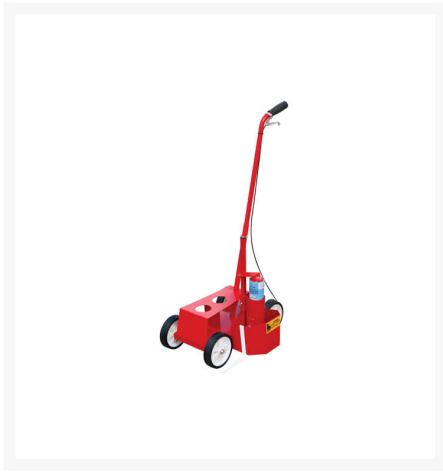

Line Marking Machine, 4 Wheel

Product Images

Short Description

Line marking machine, 4 wheel, to suit Ultracolour line marking paints available from Jaybro, as well as other linemarking paint brands. Ideal for marking large areas with linemarking paint, such as carpark, concrete areas, grass and more.

Description

This linemarking trolley is ideal for marking car parks, asphalt and concrete areas, grass and more. It has an easy to use design and can be loaded using a side or front spray setup. Simply use the trigger handle to paint lines easily. This unit has convenient paint storage so you can fit extra cans to swap out on the go. To use, simply place the Ultracolour line marking paint upside down in the holster, after fitting the special line marking nozzle that is supplied with your paint. Then simply pull the trigger to mark your lines.

Features:

- For use with line marking paint for car parks, grass, concrete, workshops, factories and more
- Suits Ultracolour line marking paint available separately from Jaybro
- Steel construction is tough and hard wearing
- Easy to load paint cans
- Holds two extra paint cans
- Paint not included