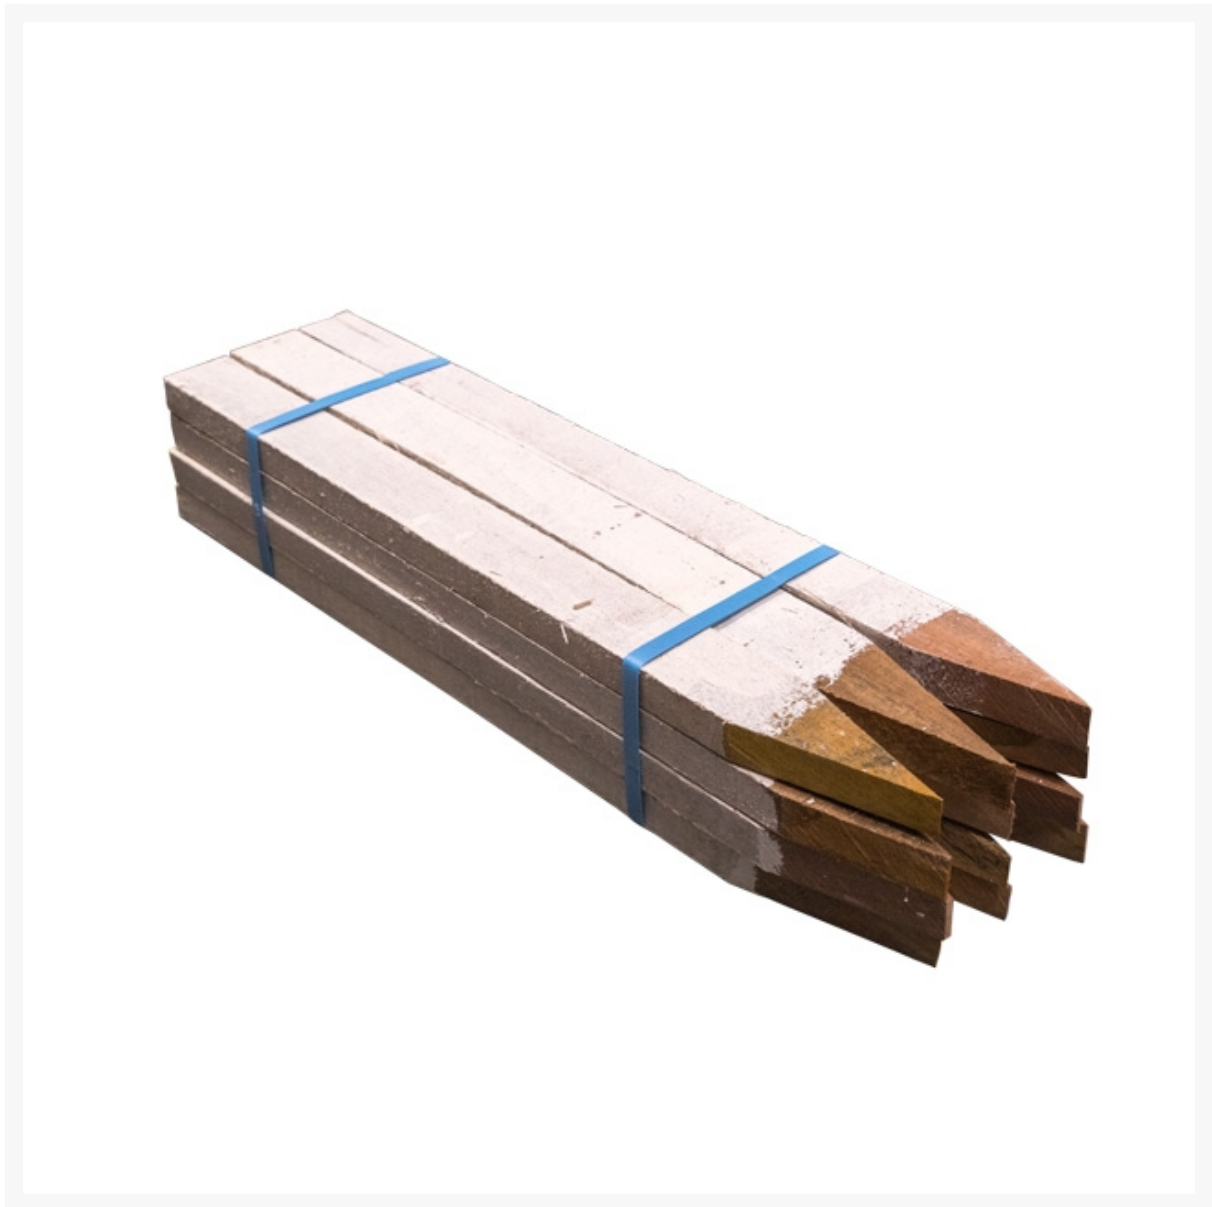

Painted Hardwood Surveyor Peg 50 x 25 x 600mm

Product Images

Short Description

Imported hardwood dumpy peg, 50 x 25 x 600mm, painted.

Sold in packs of 24.

Description

Indicator survey pegs or surveyors pegs are ideal for ground marking and a range of other civil and construction projects. Essential for surveyors, concreters, landscapers and more, they provide an easy and environmentally friendly way to set out areas and boundaries. These dumpy pegs are painted for better visibility in the field. Unpainted versions are also available from Jaybro.

They are available in various lengths from 230mm long to 1200mm long. Minimum order quantity 24 stakes.

- Imported Hardwood
- Size: 50 x 25 x 600mm Painted
- Sold in packs of 24
- Weight: approximately 14.4kg per pack
- Pallet Qty: 1680 stakes

Additional Information

CODE	30-5025600P
U.O.M	Each
Brand	Jaybro
Material	Hardwood
Height	25 mm
Width	50 mm
Finish	Painted
Dimensions	50 x 25 x 600mm
Length	600 mm