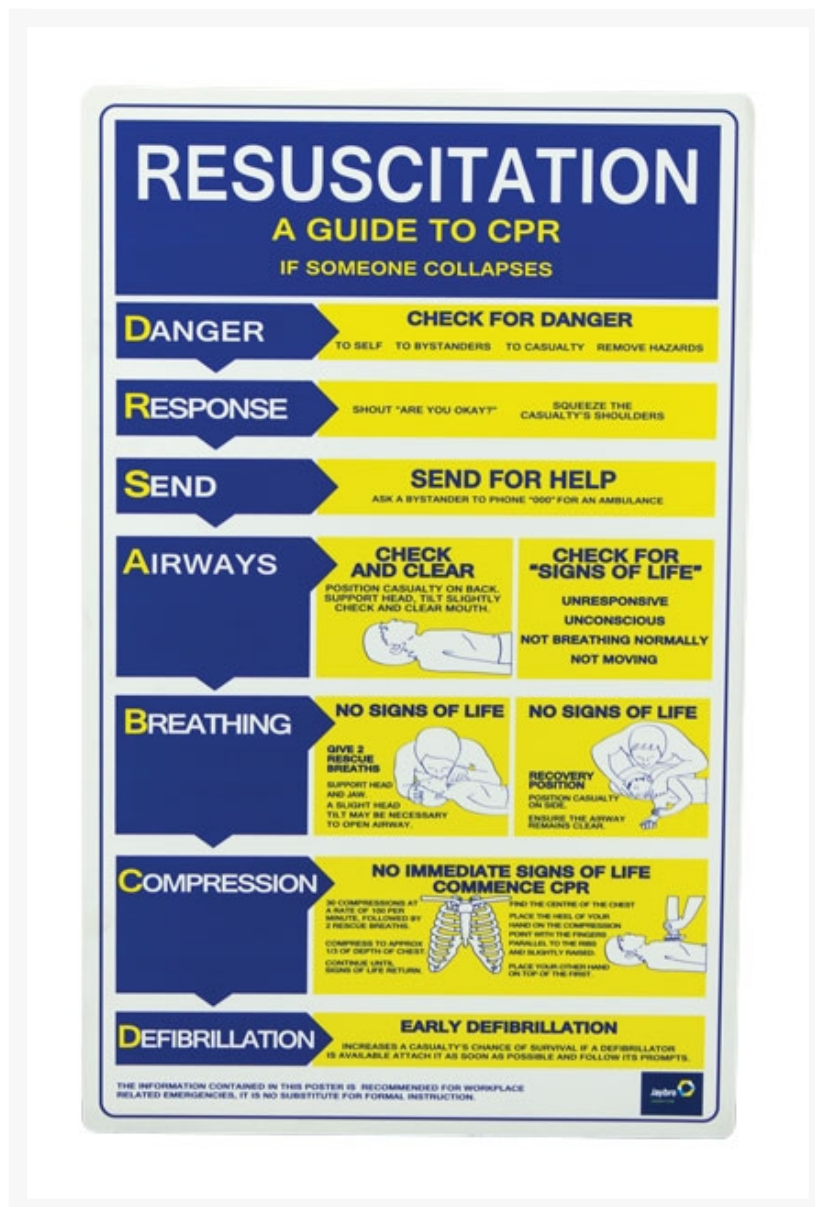

CPR Resuscitation Chart 'A Guide To CPR', 640 x 400 mm

Product Images

Short Description

CPR chart, resuscitation guide. Ensure your workers have this information available if you are working near a body of water. This plastic guide to CPR chart measures 640 x 400 mm.

Description

Resuscitation CPR guide, highly visible wall chart designed to reduce the risk of death or injury by providing instruction for emergency CPR.

Additional Information

CODE	02-CPRC
U.O.M	Each
Legend Style	Text and Symbol
Height	640 mm