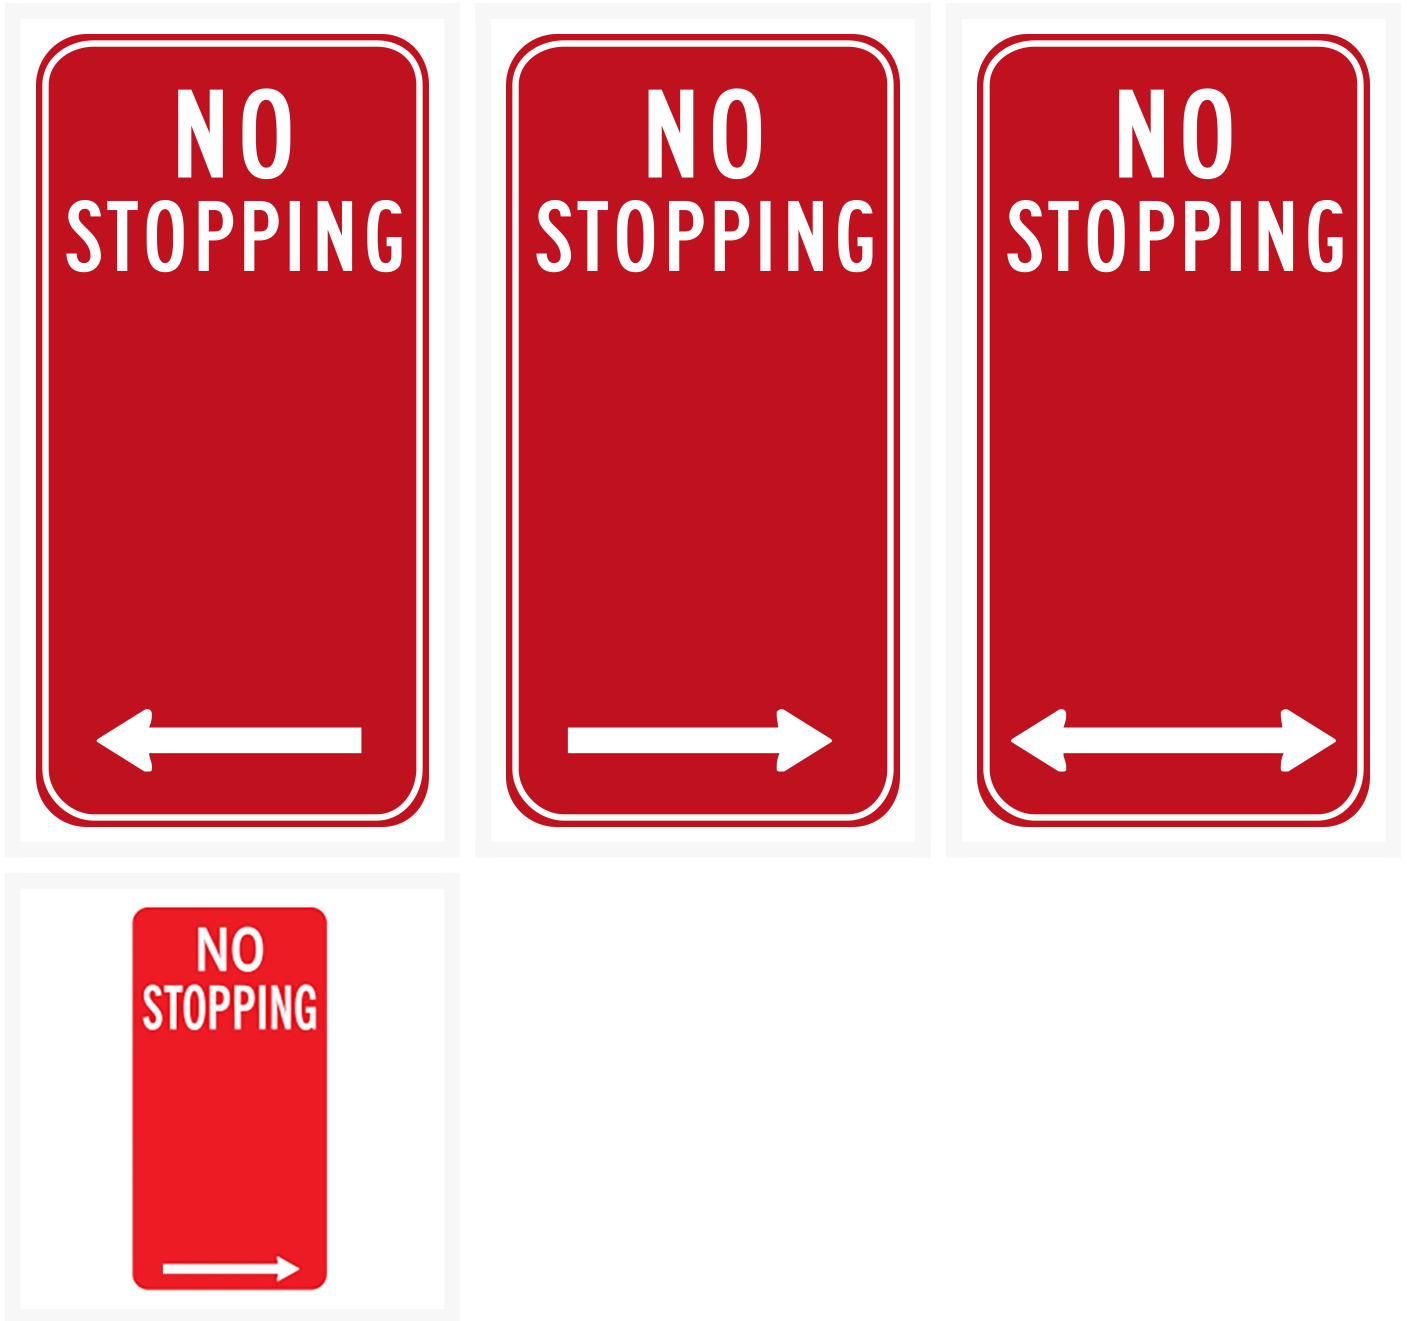

No Stopping Sign - Regulatory Parking Sign

Product Images

Short Description

No stopping sign with the option of no arrow, left, right and both way facing arrow. Manufactured from aluminium, measuring 450 x 225 mm.

Select your arrow style from the drop-down menu below.

Description

NO STOPPING signs are easily recognised by their bold red and white design. The words no stopping in white text with the option of an additional directional arrow facing either right, left or both ways at the bottom of

the sign.

The arrow showing drivers where the enforceable zone is – either left, right or both sides of the sign.

A no stopping sign mean you must not stop your vehicle at any point on the road or kerb unless there's a medical or other emergency.

Regulatory parking signs like no stopping or no parking signs inform motorists of regulations and rules. These rules can apply to parking and stopping areas on public and private roads including carparks.