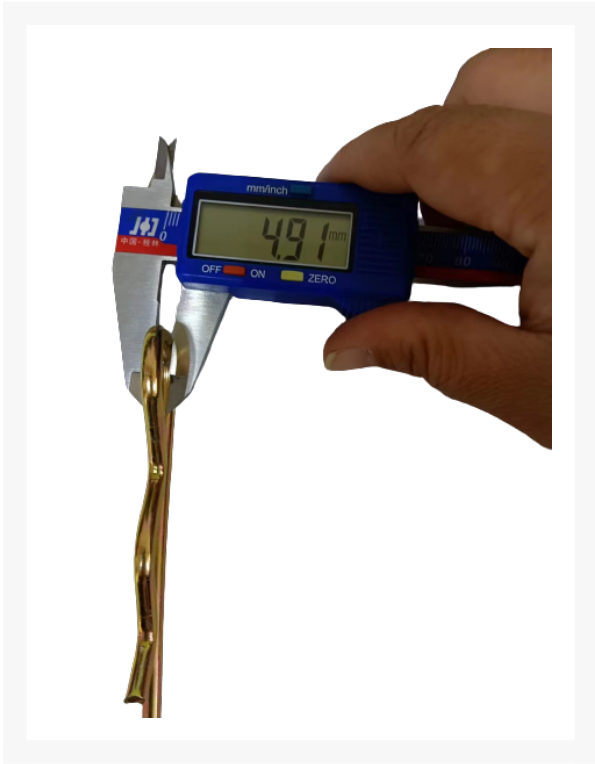

# R-pins for crowd control barriers

## Short Description

---

R-pins for crowd control barriers

## Description

---

Introducing our essential R-Pins for crowd control barriers – the perfect solution to ensure the stability and security of your crowd control setup. Upgrade your barrier system with these indispensable R-Pins and reinforce the safety and control you need.