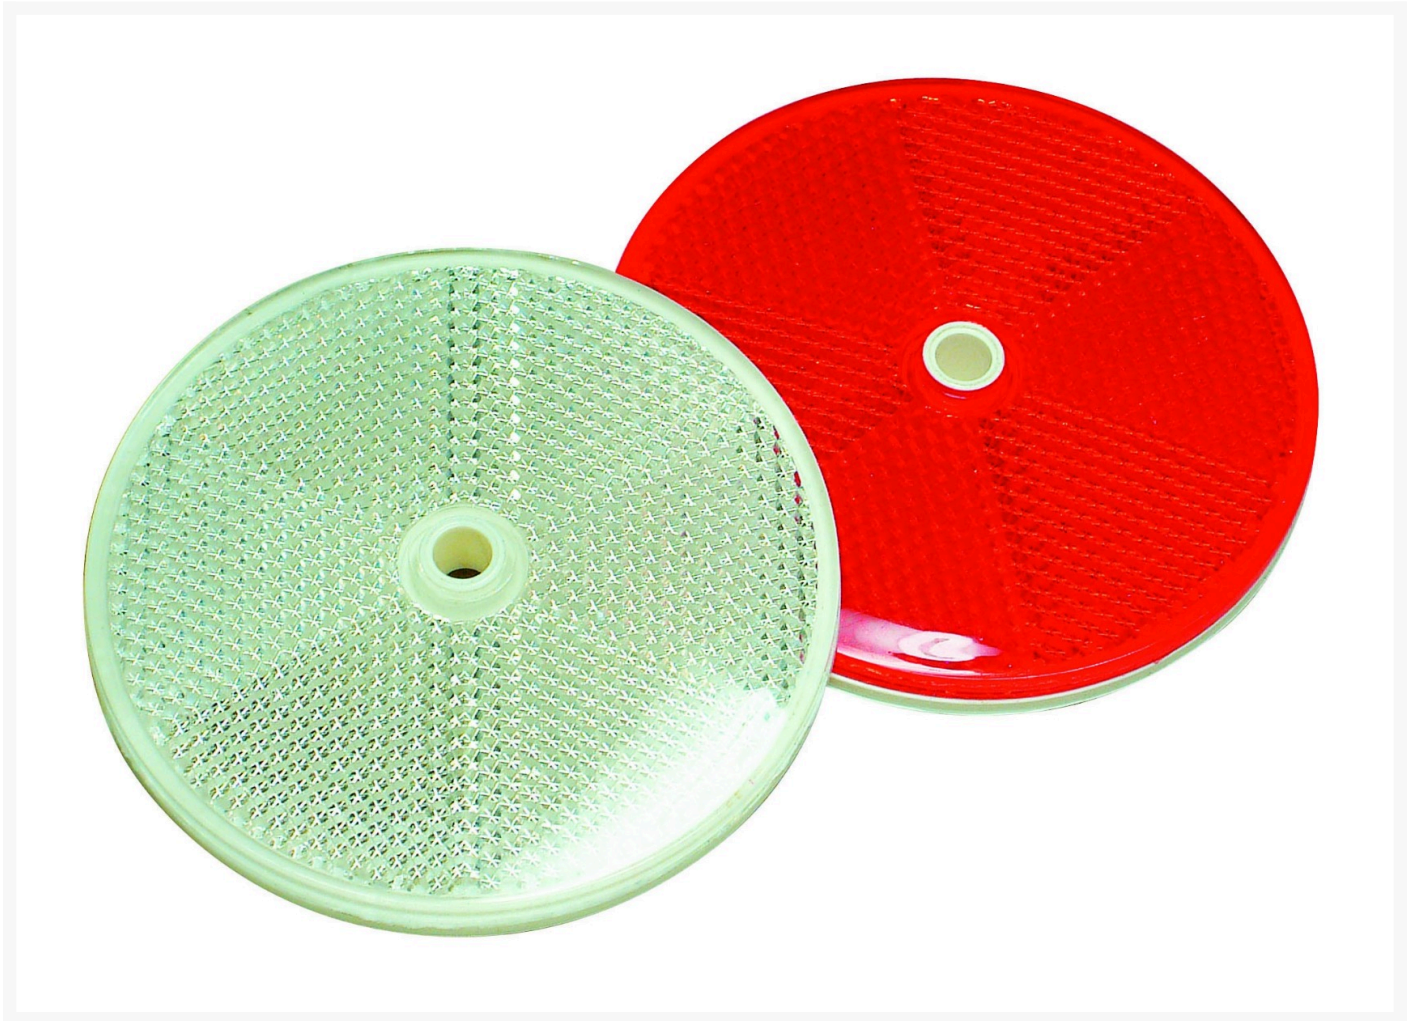

Corner Cube Reflectors White

Product Images

Short Description

Corner Cube Reflectors White

Description

90mmØ Hi-Intensity Reflector is ideal for timber guide posts or just making an object stand out. Minimum order - 25 mixed

Additional Information

CODE	14-CCUBE-W
U.O.M	Each
Colour	White