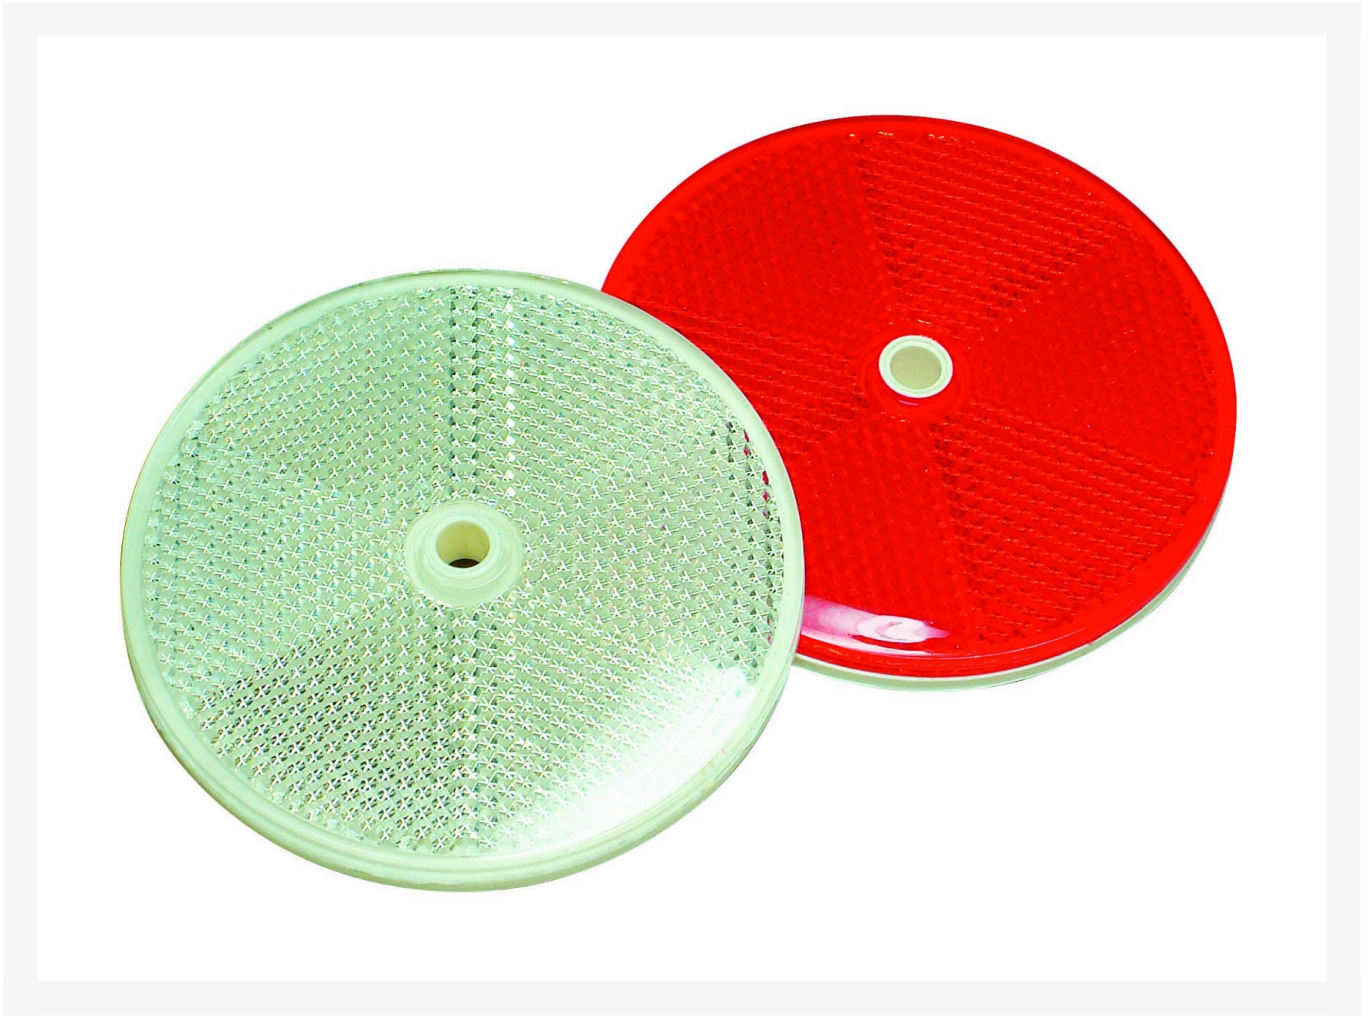

Corner Cube Reflectors White

Product Images

Short Description

Corner Cube Reflectors White

Description

90mmØ Hi-Intensity Reflector is ideal for timber guide posts or just making an object stand out. Minimum order - 25 mixed

Additional Information

CODE	14-CCUBE-W
U.O.M	Each
Colour	White