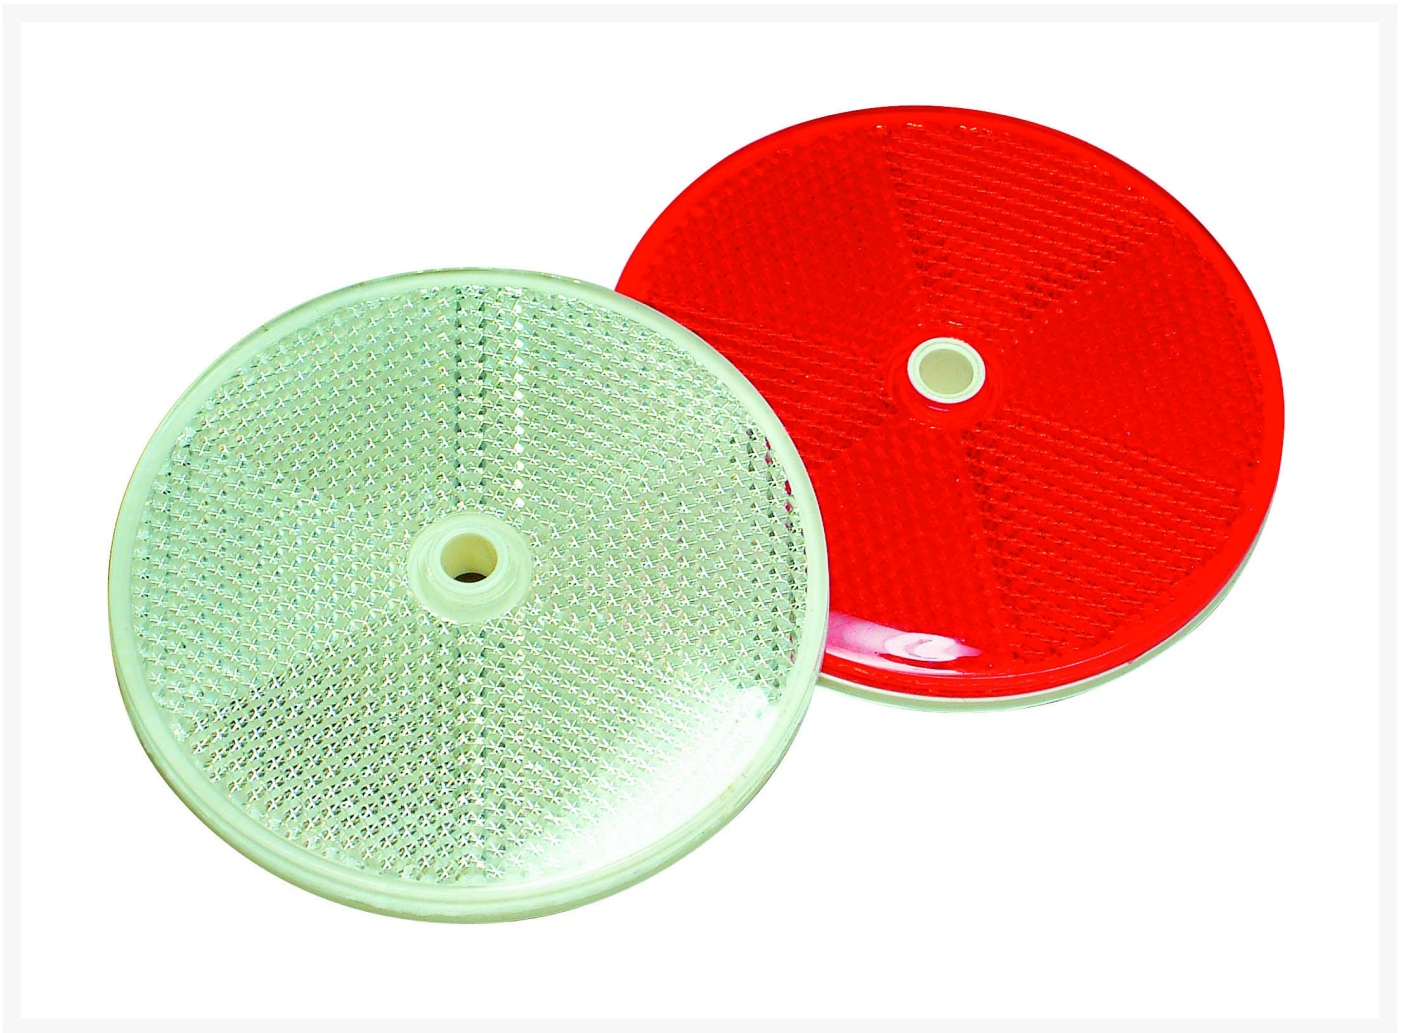

# Corner Cube Reflectors Red

## Short Description

Corner Cube Reflectors Red

## Description

---

90mmØ Hi-Intensity Reflector is ideal for timber guide posts or just making an object stand out. Minimum order - 25 mixed

## Additional Information

---

CODE	14-CCUBE-R
U.O.M	Each
Colour	Red
Height	90mmØ