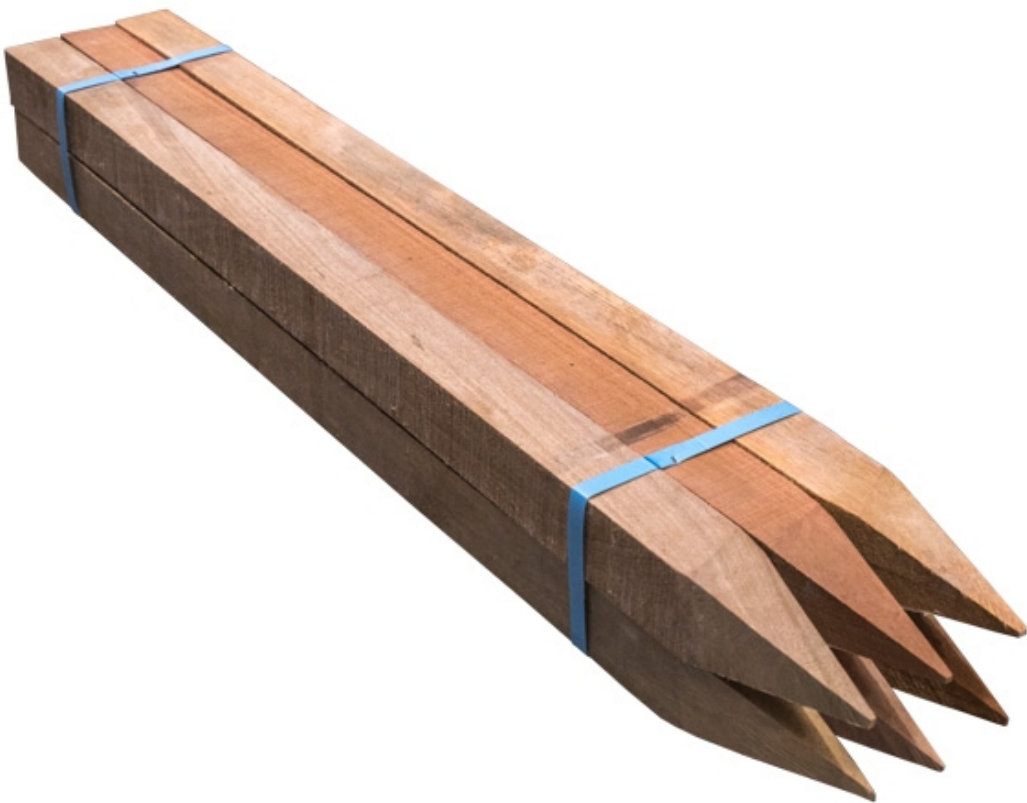

Unpainted Hardwood Dumpy Peg 50 x 50 x 900mm

Product Images

Short Description

Minimum order quantity 18 stakes. Imported hardwood survey dumpy peg measuring 50 x 50 x 900mm in size, unpainted. These timber pegs are sold in packs of 6 with 840 timber dumpies per pallet.

Description

Dumpy pegs or surveyors pegs are ideal for a range of civil and construction projects. Essential for surveyors, concreters, landscapers and more, they provide an easy and environmentally friendly way to set out areas and boundaries. These dumpy pegs are unpainted - painted versions are also available from Jaybro.

They measure 50mm x 50mm square and are available in various lengths from 450mm long to 900mm long.

Minimum order quantity 18 stakes.

- Imported Hardwood
- Sold in packs of 6
- Size: 50 x 50 x 900mm
- Weight: approximately 21.6kg per pack
- Pallet Qty: 420 stakes