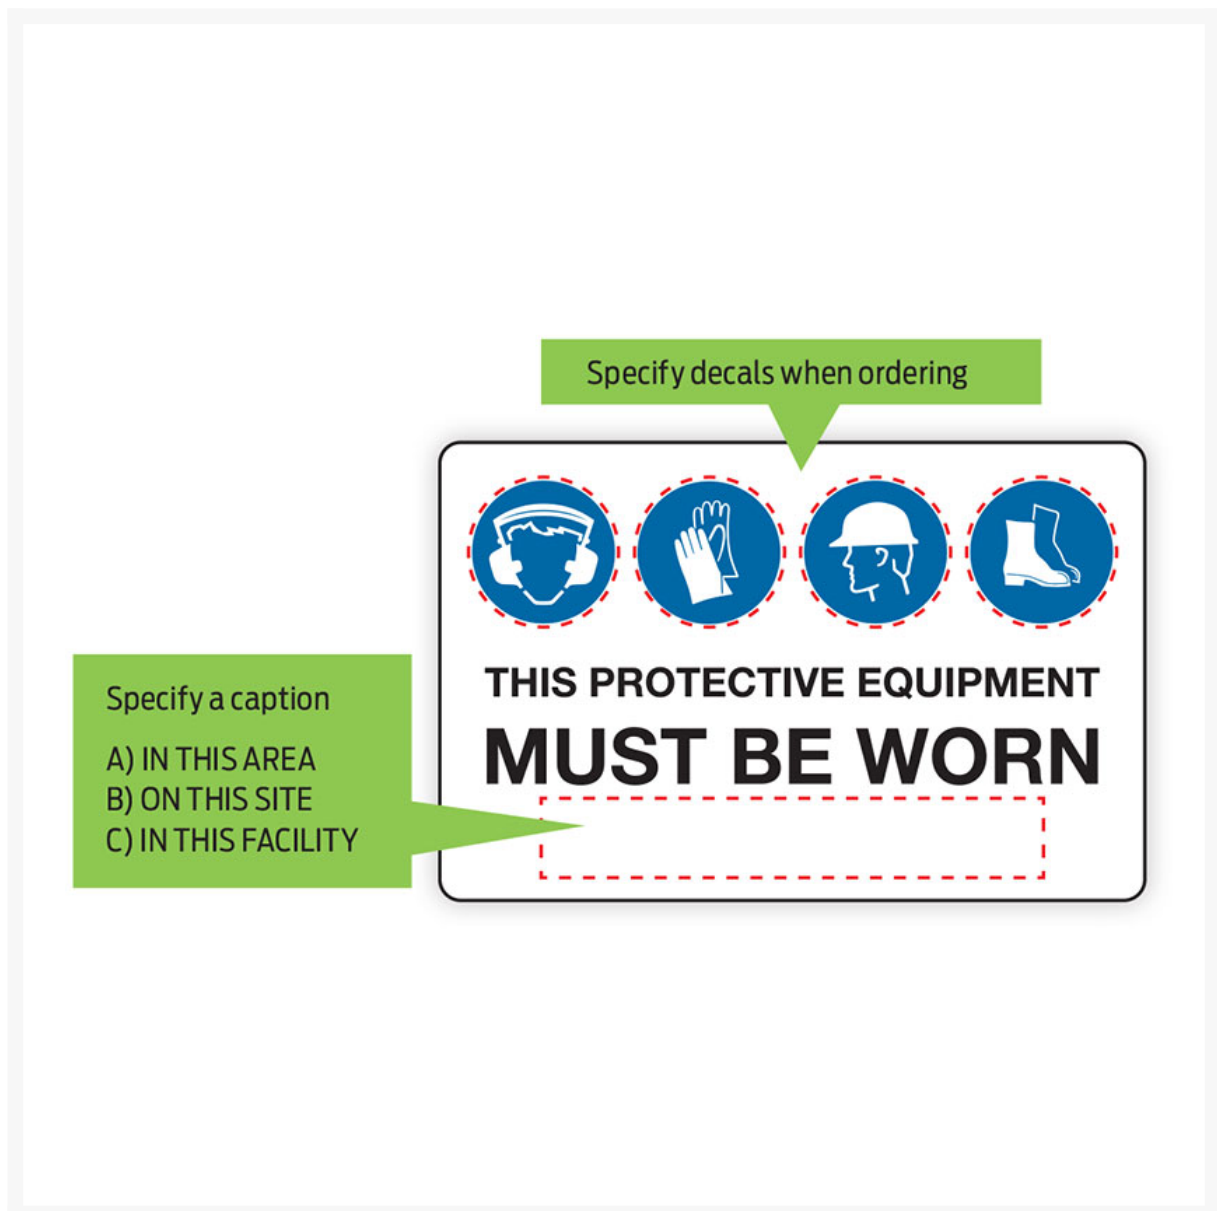

Mandatory Multi-Sign Basic - 900 x 600M Poly

Product Images

Short Description

Poly Mandatory Multi Sign with 4 decals & caption - 900 x 600mm J series signs take up to 4 x 200mm Ø decals

Description

Add up to 4 pictogram's and specify a caption; a) in this area b) on this site c) in this facility - you'll be contacted after placing your order to confirm your selections

Additional Information

| | |
|-----------------|----------|
| CODE | 02-M050J |
| U.O.M | Each |
| Arrow Direction | No Arrow |
| Material | Poly |
| Width | 900 mm |
| Height | 600 mm |