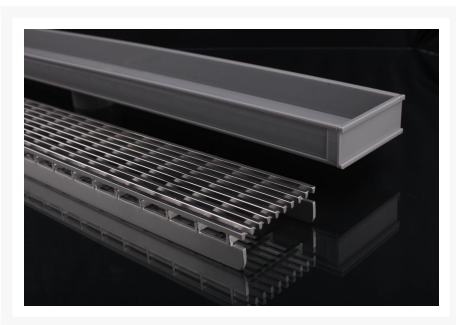

## Short Description

Hydro Construction Products specializes in providing modern and effective drainage solutions. We provide unrivaled service, so you get the drainage solution you need. We are proud to present our Hydro Performer

Series of traditional square style floor wastes and linear drainage systems, available with stainless steel or uPVC channels and accessories.