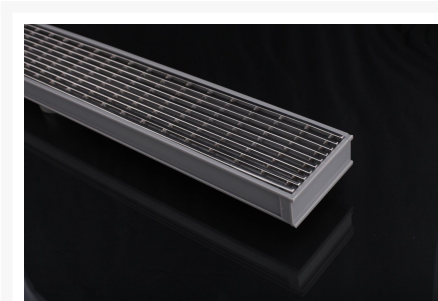

Quantum - UPVC Channel

Product Images

Short Description

Hydro Construction Products specializes in providing modern and effective drainage solutions. We provide unrivaled service, so you get the drainage solution you need. We are proud to present our Hydro Performer