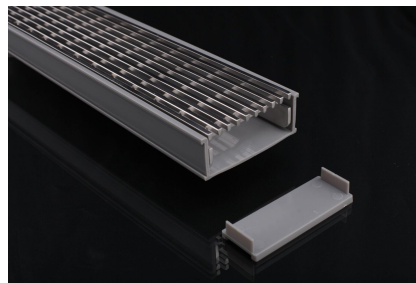

## Short Description

Hydro Construction Products specializes in providing modern and effective drainage solutions. We provide unrivaled service, so you get the drainage solution you need. We are proud to present our Hydro Performer

Series of traditional square style floor wastes and linear drainage systems, available with stainless steel or uPVC channels and accessories.