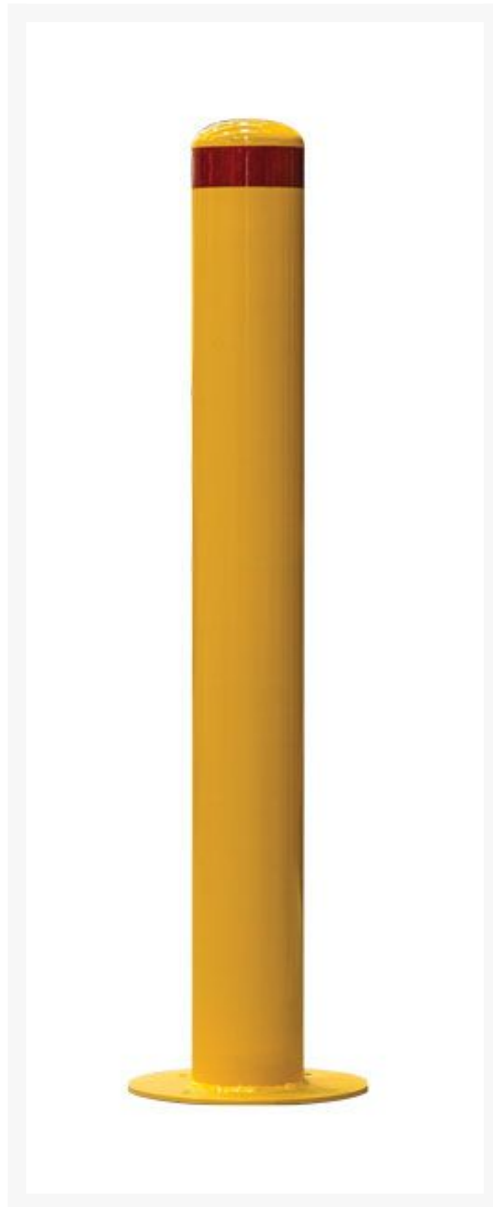

# Fixed Surface Mount Steel Bollard 140mm X 1300mm

## Short Description

---

Fixed surface mount steel bollard measures 1300 mm high. Powder coated yellow for high visibility.

## Description

---

Fixed bollards are ideal for use in areas where permanent protection from vehicles is required, ie: in front of buildings or to demarcate pedestrian only zones. This strong steel bollard measures 1200mm high for adequate and easily visible protection. Powdercoated in safety yellow with a reflective strip, it gives easily visible warning to vehicles of no-go areas. A heavy duty control measure for your property, bollards block invasion of vehicles and help protect pedestrians. They signal car free zones, prevent parking in shared areas, prevent vehicular access around warehouse areas and protect shopfronts from ramming.